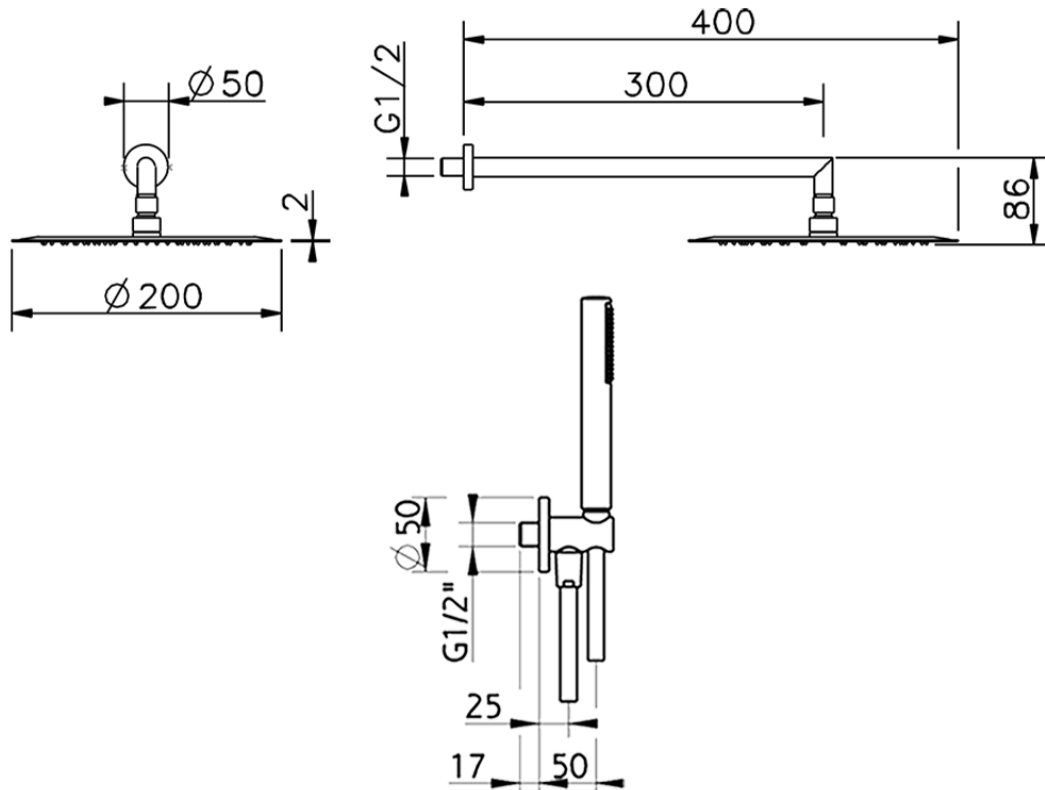

Arm and Shower Set with wall elbow integrated SHOWER_DS0K0010

DS0K0010

<https://en.cisal.it/arm-and-shower-set-with-wall-elbow-integrated-shower-ds0k0010>

2026-05-17