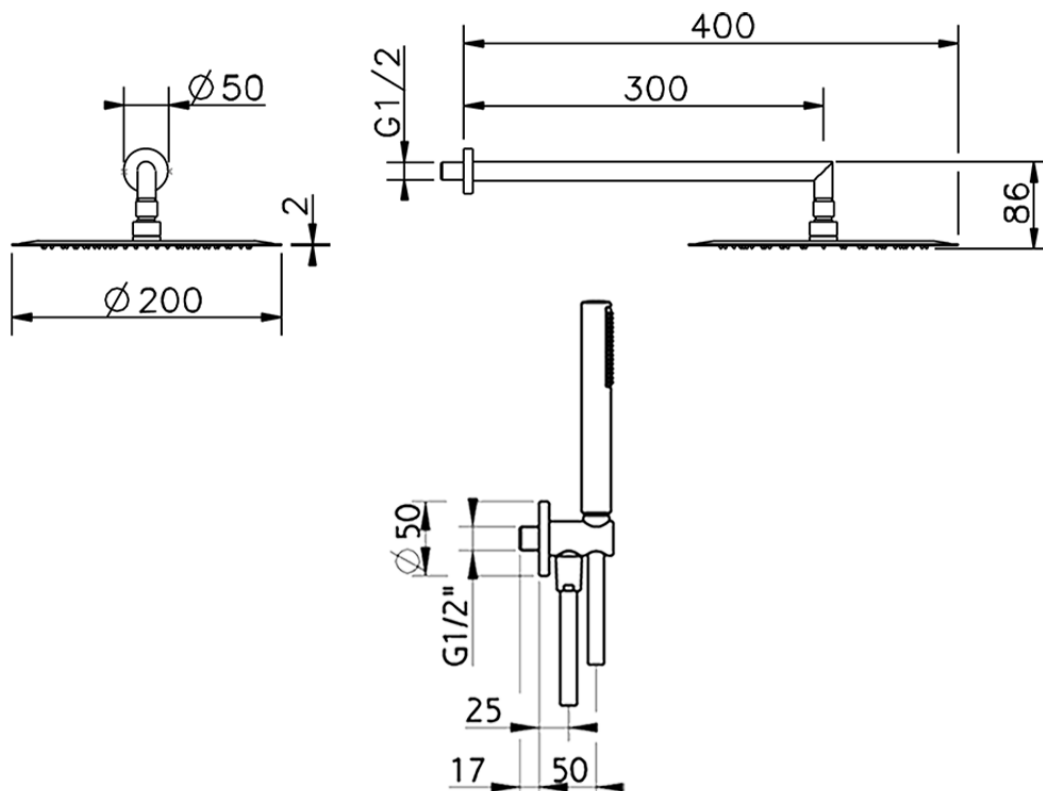

## Arm and Shower Set with wall elbow integrated SHOWER\_DS0K0010

DS0K0010

<https://en.cisal.it/arm-and-shower-set-with-wall-elbow-integrated-shower-ds0k0010>

2026-04-06