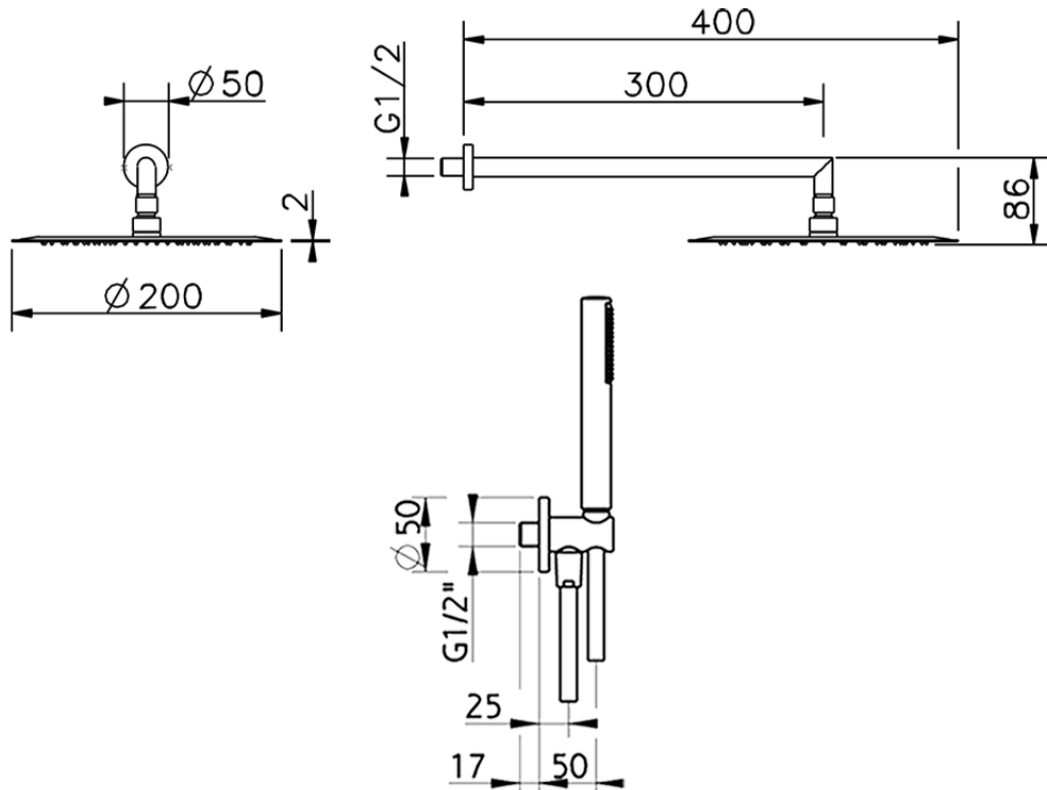

Arm and Shower Set with wall elbow integrated SHOWER_DS0K0010

DS0K0010

<https://en.cisal.it/arm-and-shower-set-with-wall-elbow-integrated-shower-ds0k0010>

2026-06-14