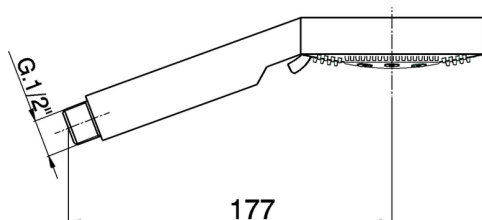

Linear handshower SHOWER_DS014190

MODEL **DS014190**

Linear handshower,ABS D.100 mm 5 sprays

AVAILABLE FINISHINGS

CHARACTERISTICS

2026-06-14