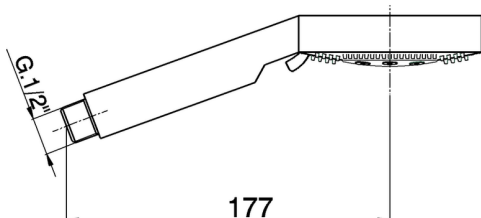

Linear handshower SHOWER_DS014190

MODEL **DS014190**

Linear handshower, ABS D.100 mm 5 sprays

AVAILABLE FINISHINGS

CHARACTERISTICS

2026-06-10