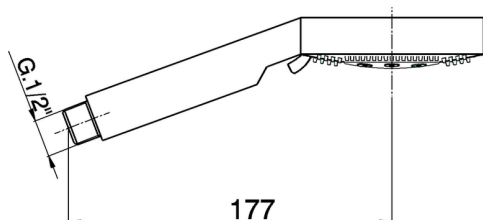

Linear handshower SHOWER_DS014190

MODEL **DS014190**

Linear handshower,ABS D.100 mm 5 sprays

AVAILABLE FINISHINGS

CHARACTERISTICS

2026-04-26