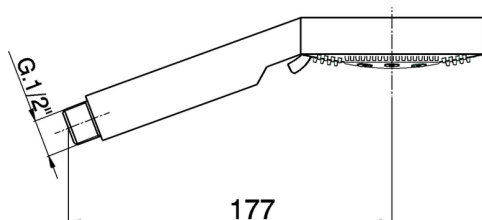

Linear handshower SHOWER_DS014190

MODEL **DS014190**

Linear handshower, ABS D.100 mm 5 sprays

AVAILABLE FINISHINGS

CHARACTERISTICS

2026-04-06