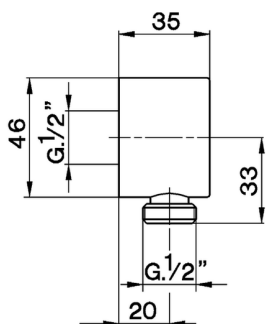

Elbow SHOWER_DS017300

MODEL **DS017300**

Elbow

AVAILABLE FINISHINGS

-  **21** 21 Chrome
-  **2A** 2A Satin Brushed Nickel
-  **2F** 2F Brushed Nickel

CHARACTERISTICS

2024-11-23