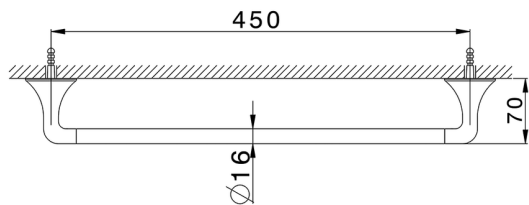

Towel holder VITA_VI090101

MODEL **VI090101**

Towel holder

AVAILABLE FINISHINGS

-  **21** 21 Chrome
-  **2Q** 2Q Black Titanium
-  **40** 40 Matt Black
-  **4Q** 4Q Matt White

CHARACTERISTICS

2026-06-25