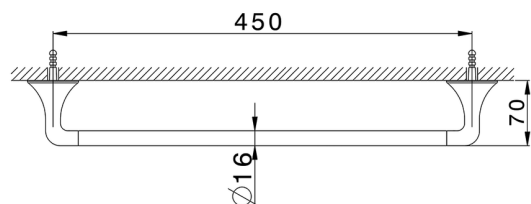

Towel holder VITA_VI090101

MODEL **VI090101**

Towel holder

AVAILABLE FINISHINGS

-  **21** 21 Chrome
-  **2Q** 2Q Black Titanium
-  **40** 40 Matt Black
-  **4Q** 4Q Matt White

CHARACTERISTICS

2026-04-04