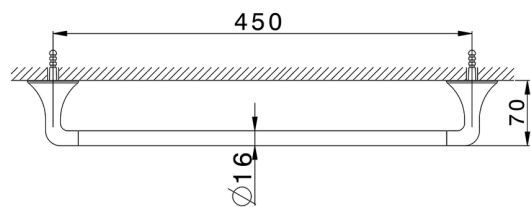

Towel holder VITA_VI090101

MODEL **VI090101**

Towel holder

AVAILABLE FINISHINGS

-  **21** 21 Chrome
-  **2Q** 2Q Black Titanium
-  **40** 40 Matt Black
-  **4Q** 4Q Matt White

CHARACTERISTICS

2026-04-25