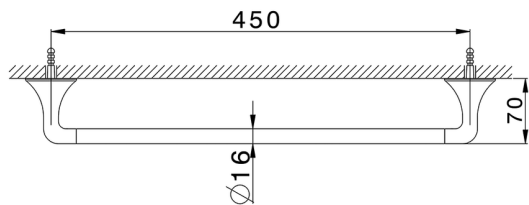

Towel holder VITA_VI090101

MODEL **VI090101**

Towel holder

AVAILABLE FINISHINGS

-  **21** 21 Chrome
-  **2Q** 2Q Black Titanium
-  **40** 40 Matt Black
-  **4Q** 4Q Matt White

CHARACTERISTICS

2026-06-04