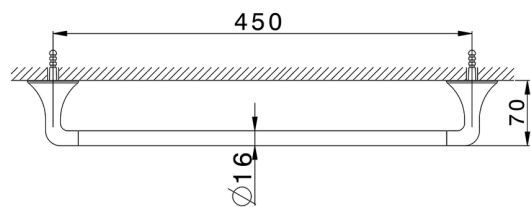

Towel holder VITA_VI090101

MODEL **VI090101**

Towel holder

AVAILABLE FINISHINGS

-  **21** 21 Chrome
-  **2Q** 2Q Black Titanium
-  **40** 40 Matt Black
-  **4Q** 4Q Matt White

CHARACTERISTICS

2026-06-05