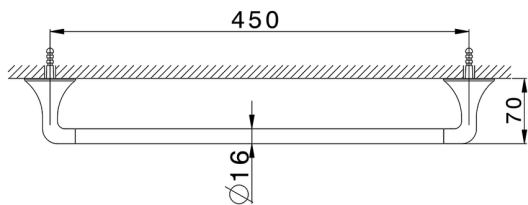

Towel holder VITA_VI090101

MODEL **VI090101**

Towel holder

AVAILABLE FINISHINGS

-  **21** 21 Chrome
-  **2Q** 2Q Black Titanium
-  **40** 40 Matt Black
-  **4Q** 4Q Matt White

CHARACTERISTICS

2026-04-04