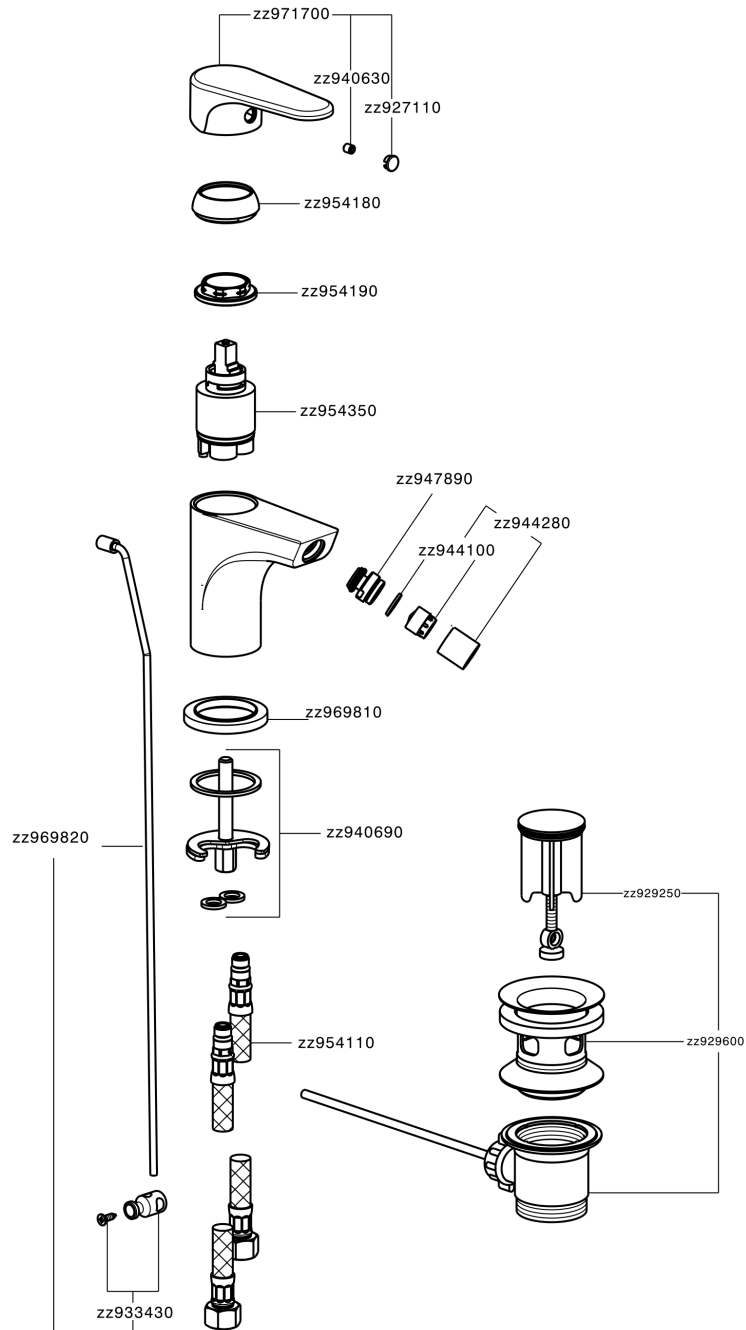

Single lever bidet mixer ALMA_A3000550

MODEL **A3000550**

Single lever bidet mixer, with automatic 1"1/4 automatic pop-up waste, G.3/8" stainless steel flexible hoses

AVAILABLE FINISHINGS

-  **21** 21 Chrome
-  **2F** 2F Brushed Nickel
-  **40** 40 Matt Black

CHARACTERISTICS

Cartridge Spare Parts **ZZ95435000**

35 mm Cartridge

EcoStop

EcoStop feature limits water flow to approximately 50% of maximum output with one point of resistance on setting. Push slightly past the middle stop only when full water output is required. This will save water up to 50%.

Single lever bidet mixer ALMA_A3000550

A3000550

<https://en.cisal.it/single-lever-bidet-mixer-alma-a3000550>

2026-06-13