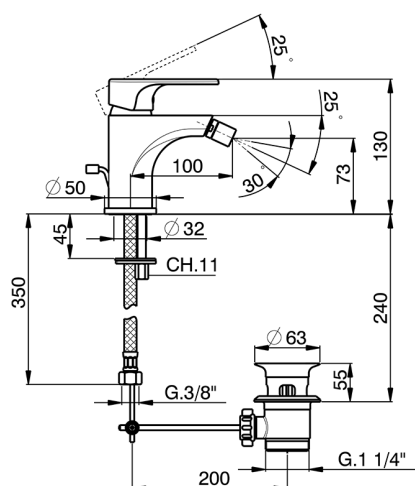

Single lever bidet mixer ALMA_A3000550

MODEL **A3000550**

Single lever bidet mixer, with automatic 1"1/4 automatic pop-up waste, G.3/8" stainless steel flexible hoses

AVAILABLE FINISHINGS

-  **21** 21 Chrome
-  **2F** 2F Brushed Nickel
-  **40** 40 Matt Black

CHARACTERISTICS

Cartridge Spare Parts **ZZ95435000**

35 mm Cartridge

EcoStop

EcoStop feature limits water flow to approximately 50% of maximum output with one point of resistance on setting. Push slightly past the middle stop only when full water output is required. This will save water up to 50%.

Single lever bidet mixer ALMA_A3000550

A3000550

<https://en.cisal.it/single-lever-bidet-mixer-alma-a3000550>

2026-04-09