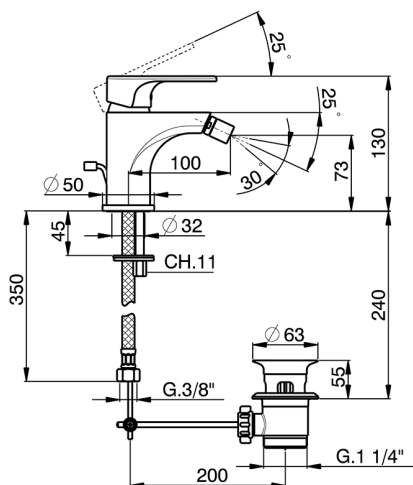

Single lever bidet mixer ALMA_A3000550

MODEL **A3000550**

Single lever bidet mixer, with automatic 1"1/4 automatic pop-up waste, G.3/8" stainless steel flexible hoses

AVAILABLE FINISHINGS

-  **21** 21 Chrome
-  **2F** 2F Brushed Nickel
-  **40** 40 Matt Black

CHARACTERISTICS

Cartridge Spare Parts **ZZ95435000**

35 mm Cartridge

EcoStop

EcoStop feature limits water flow to approximately 50% of maximum output with one point of resistance on setting. Push slightly past the middle stop only when full water output is required. This will save water up to 50%.

Single lever bidet mixer ALMA_A3000550

A3000550

<https://en.cisal.it/single-lever-bidet-mixer-alma-a3000550>

2026-06-13