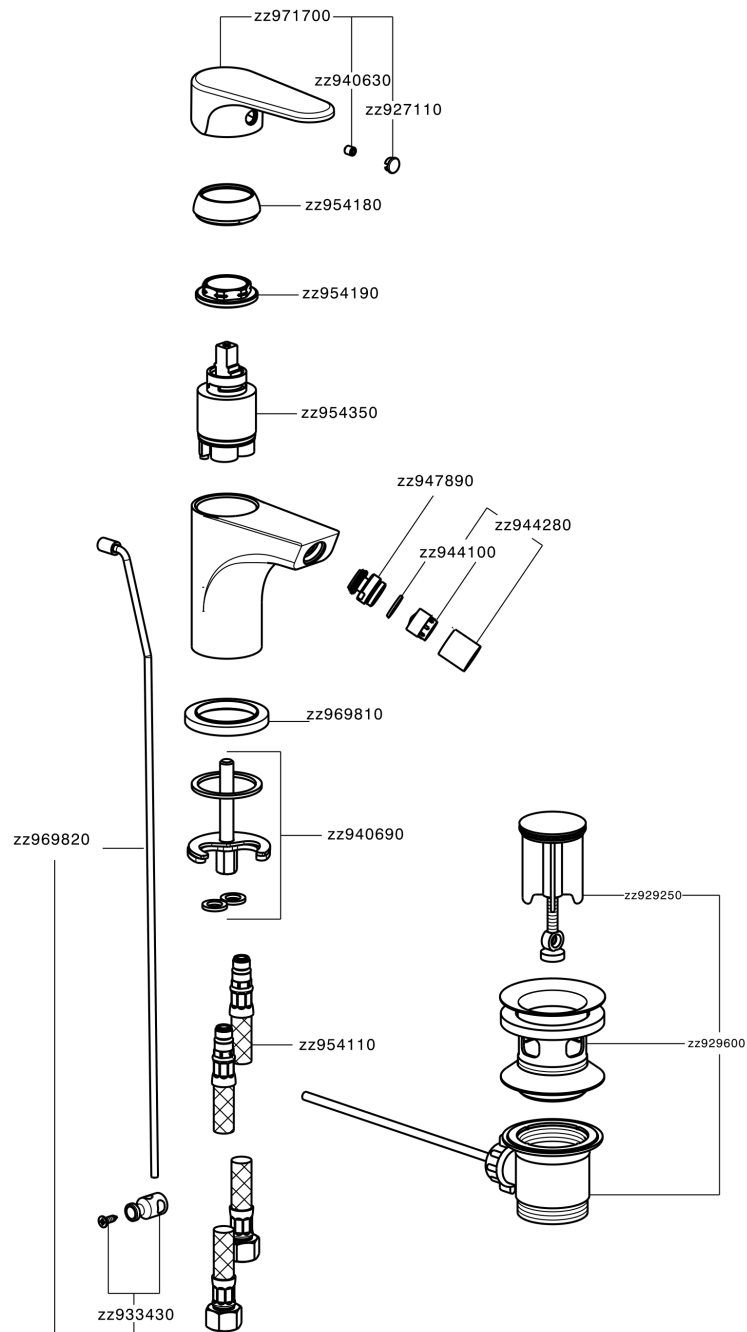

## Single lever bidet mixer ALMA\_A3000550

A3000550

<https://en.cisal.it/single-lever-bidet-mixer-alma-a3000550>

2026-04-30