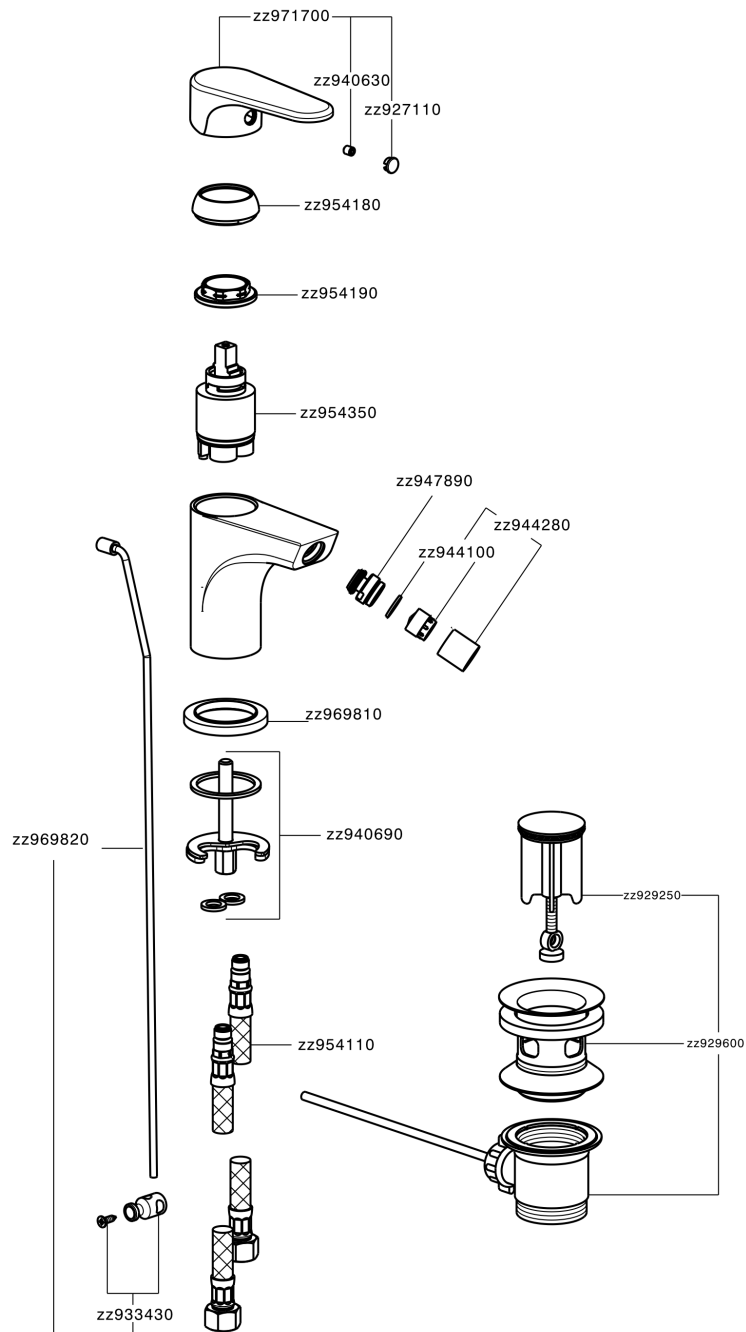

Single lever bidet mixer ALMA_A3000550

A3000550

<https://en.cisal.it/single-lever-bidet-mixer-alma-a3000550>

2026-06-13