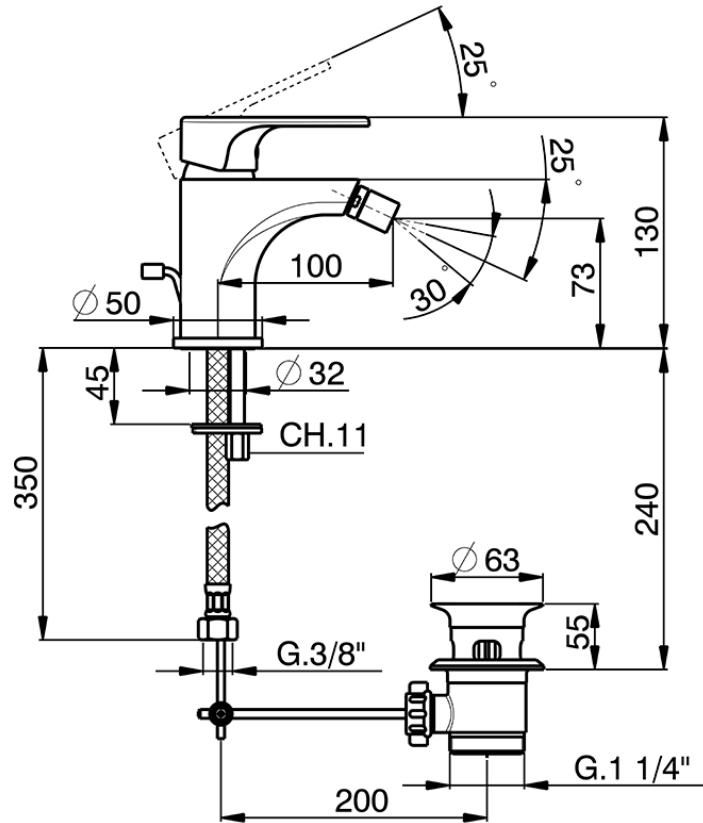

Single lever bidet mixer ALMA_A3000550

A3000550

<https://en.cisal.it/single-lever-bidet-mixer-alma-a3000550>

2026-04-29