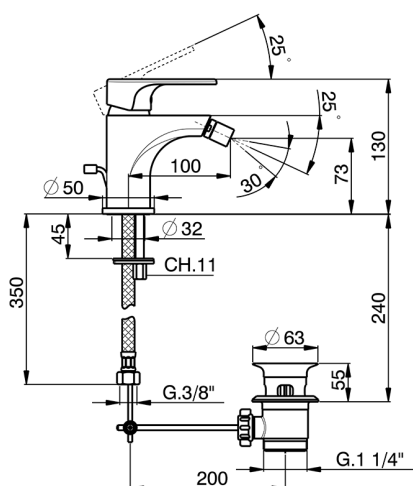

Single lever bidet mixer ALMA_A3000550

MODEL **A3000550**

Single lever bidet mixer, with automatic 1"1/4 automatic pop-up waste, G.3/8" stainless steel flexible hoses

AVAILABLE FINISHINGS

-  **21** 21 Chrome
-  **2F** 2F Brushed Nickel
-  **40** 40 Matt Black

CHARACTERISTICS

Cartridge Spare Parts **ZZ95435000**

35 mm Cartridge

EcoStop

EcoStop feature limits water flow to approximately 50% of maximum output with one point of resistance on setting. Push slightly past the middle stop only when full water output is required. This will save water up to 50%.

Single lever bidet mixer ALMA_A3000550

A3000550

<https://en.cisal.it/single-lever-bidet-mixer-alma-a3000550>

2026-06-14