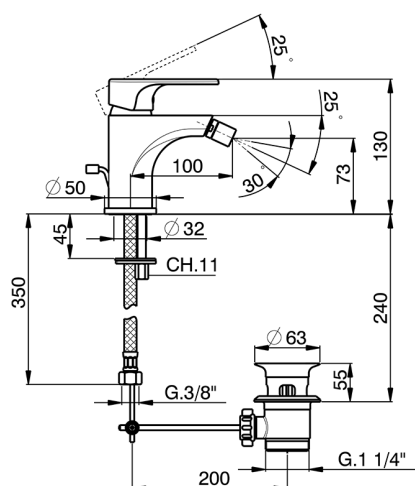

Single lever bidet mixer ALMA_A3000550

MODEL **A3000550**

Single lever bidet mixer, with automatic 1"1/4 automatic pop-up waste, G.3/8" stainless steel flexible hoses

AVAILABLE FINISHINGS

-  **21** 21 Chrome
-  **2F** 2F Brushed Nickel
-  **40** 40 Matt Black

CHARACTERISTICS

Cartridge Spare Parts **ZZ95435000**

35 mm Cartridge

EcoStop

EcoStop feature limits water flow to approximately 50% of maximum output with one point of resistance on setting. Push slightly past the middle stop only when full water output is required. This will save water up to 50%.

Single lever bidet mixer ALMA_A3000550

A3000550

<https://en.cisal.it/single-lever-bidet-mixer-alma-a3000550>

2026-04-30