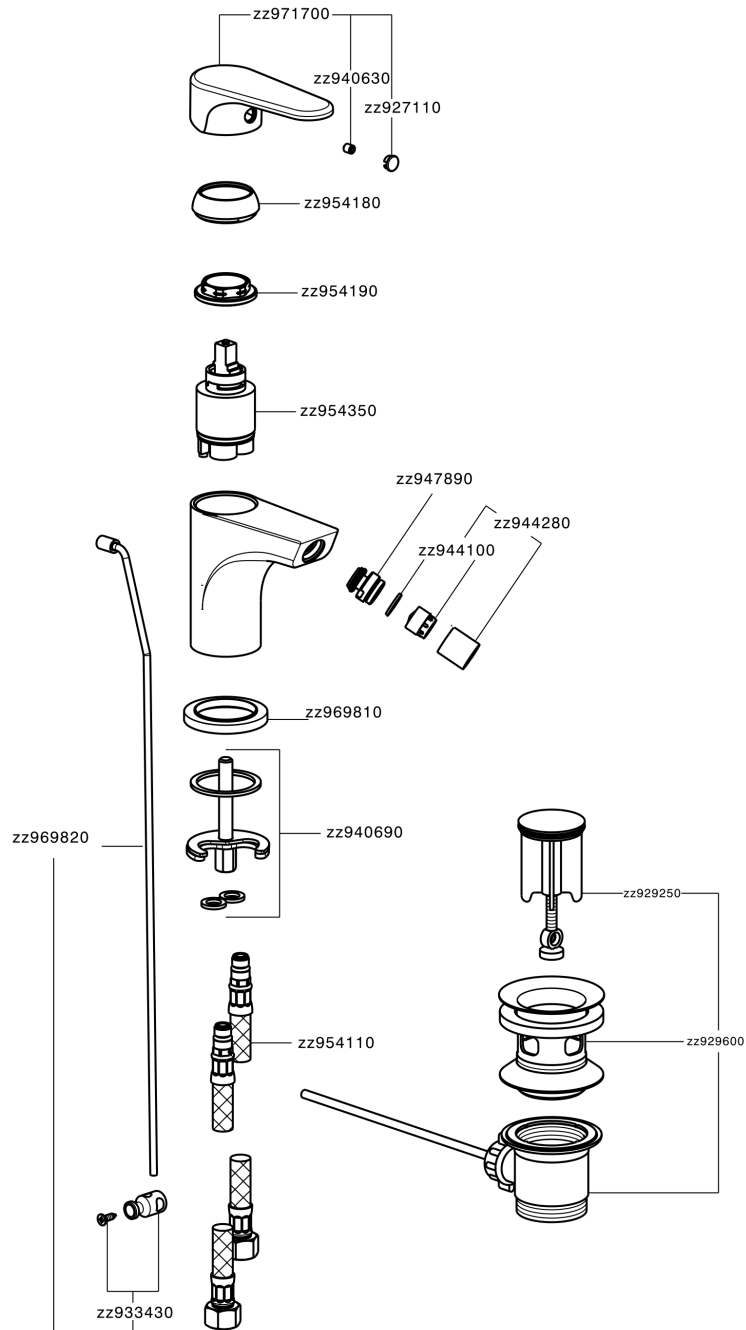

Single lever bidet mixer ALMA_A3000550

MODEL **A3000550**

Single lever bidet mixer, with automatic 1"1/4 automatic pop-up waste, G.3/8" stainless steel flexible hoses

AVAILABLE FINISHINGS

-  **21** 21 Chrome
-  **2F** 2F Brushed Nickel
-  **40** 40 Matt Black

CHARACTERISTICS

Cartridge Spare Parts **ZZ95435000**

35 mm Cartridge

EcoStop

EcoStop feature limits water flow to approximately 50% of maximum output with one point of resistance on setting. Push slightly past the middle stop only when full water output is required. This will save water up to 50%.

Single lever bidet mixer ALMA_A3000550

A3000550

<https://en.cisal.it/single-lever-bidet-mixer-alma-a3000550>

2026-04-30