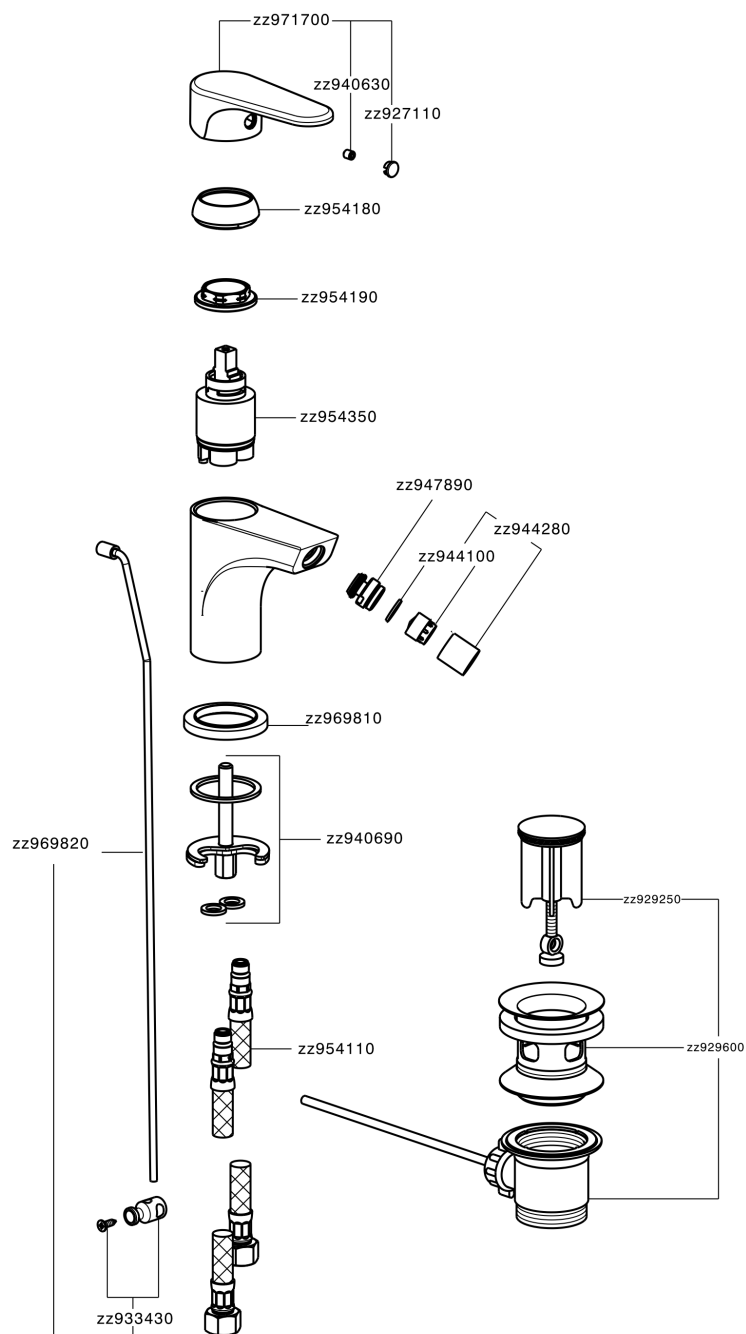

Single lever bidet mixer ALMA_A3000550

MODEL **A3000550**

Single lever bidet mixer, with automatic 1"1/4 automatic pop-up waste, G.3/8" stainless steel flexible hoses

AVAILABLE FINISHINGS

-  **21** 21 Chrome
-  **2F** 2F Brushed Nickel
-  **40** 40 Matt Black

CHARACTERISTICS

Cartridge Spare Parts **ZZ95435000**

35 mm Cartridge

EcoStop

EcoStop feature limits water flow to approximately 50% of maximum output with one point of resistance on setting. Push slightly past the middle stop only when full water output is required. This will save water up to 50%.

Single lever bidet mixer ALMA_A3000550

A3000550

<https://en.cisal.it/single-lever-bidet-mixer-alma-a3000550>

2026-06-14