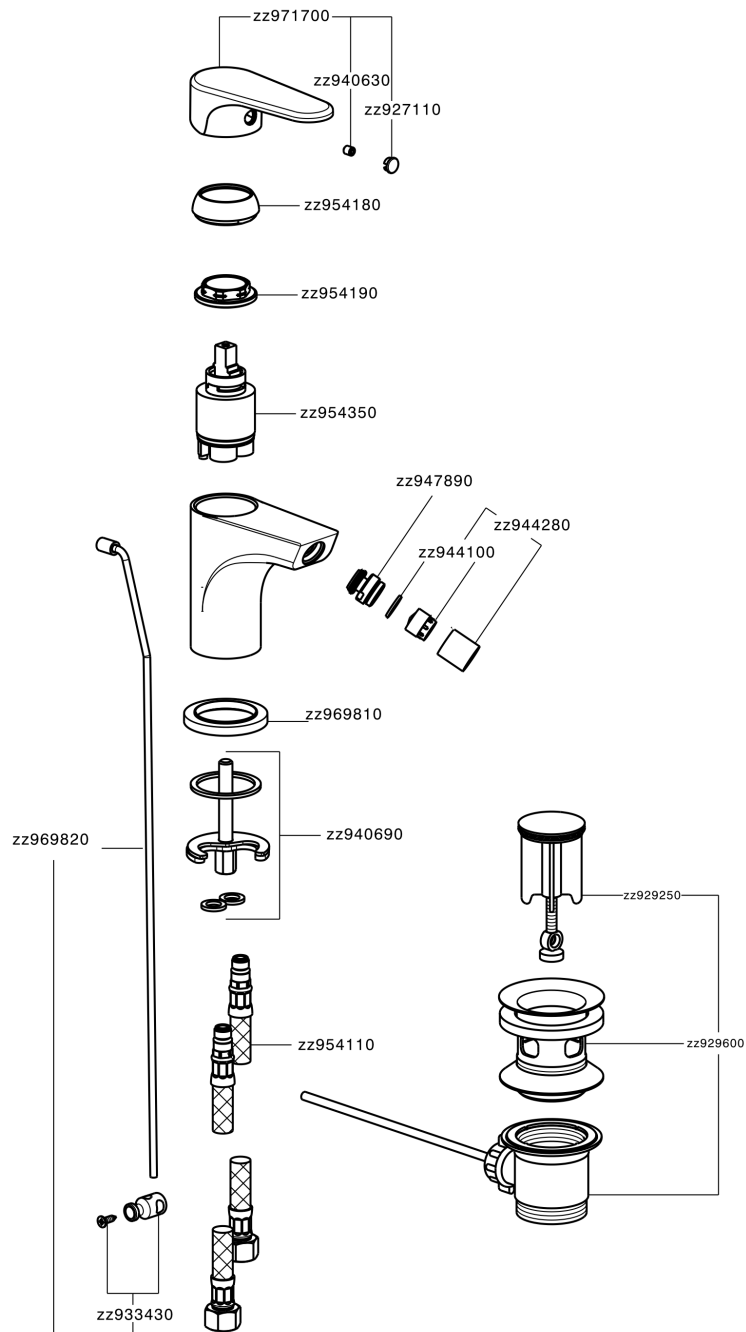

Single lever bidet mixer ALMA_A3000550

A3000550

<https://en.cisal.it/single-lever-bidet-mixer-alma-a3000550>

2026-04-29