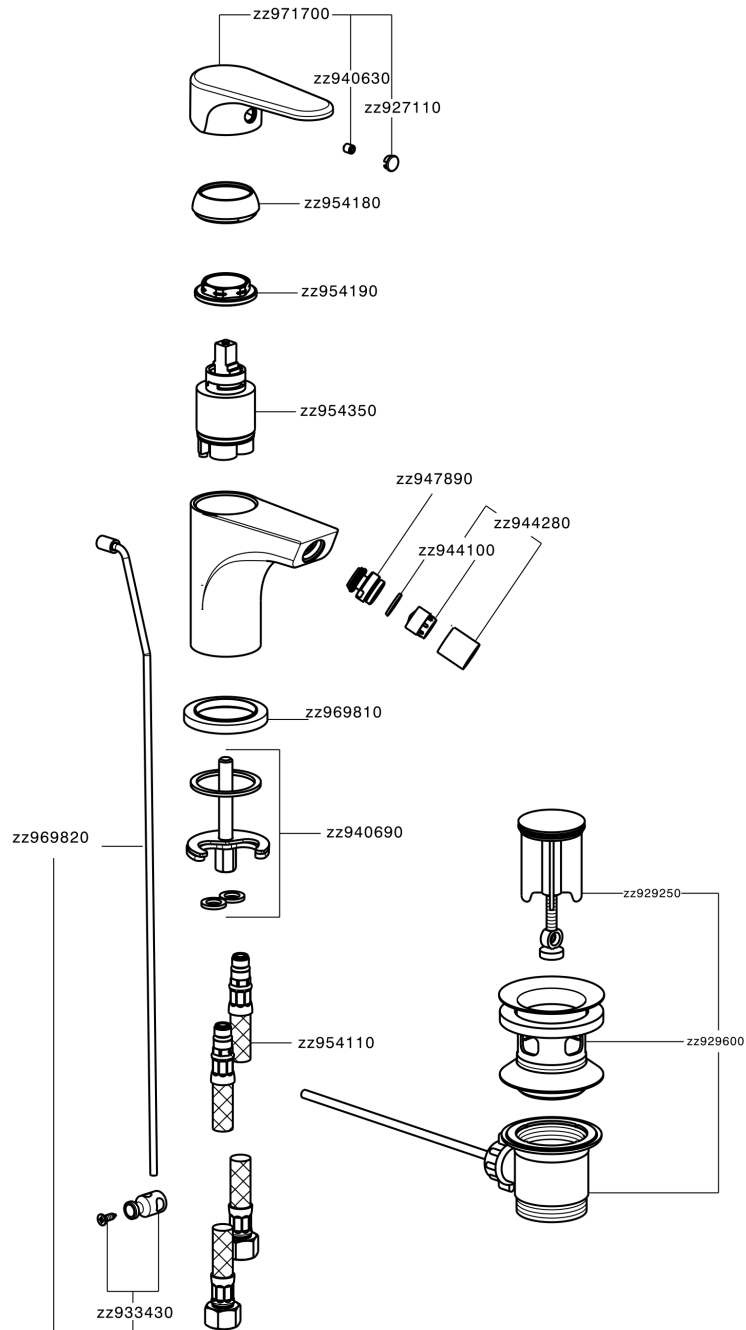

## Single lever bidet mixer ALMA\_A3000550

A3000550

<https://en.cisal.it/single-lever-bidet-mixer-alma-a3000550>

2026-05-20