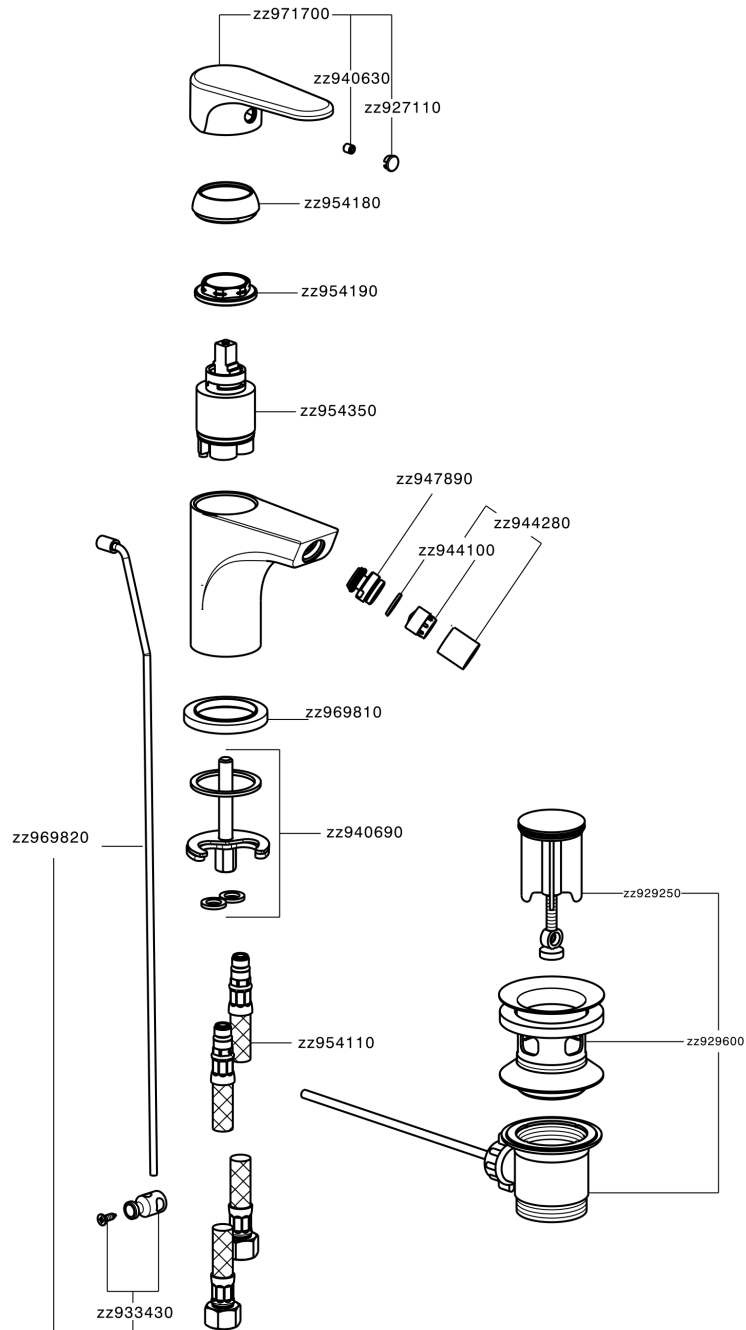

Single lever bidet mixer ALMA_A3000550

A3000550

<https://en.cisal.it/single-lever-bidet-mixer-alma-a3000550>

2026-04-09