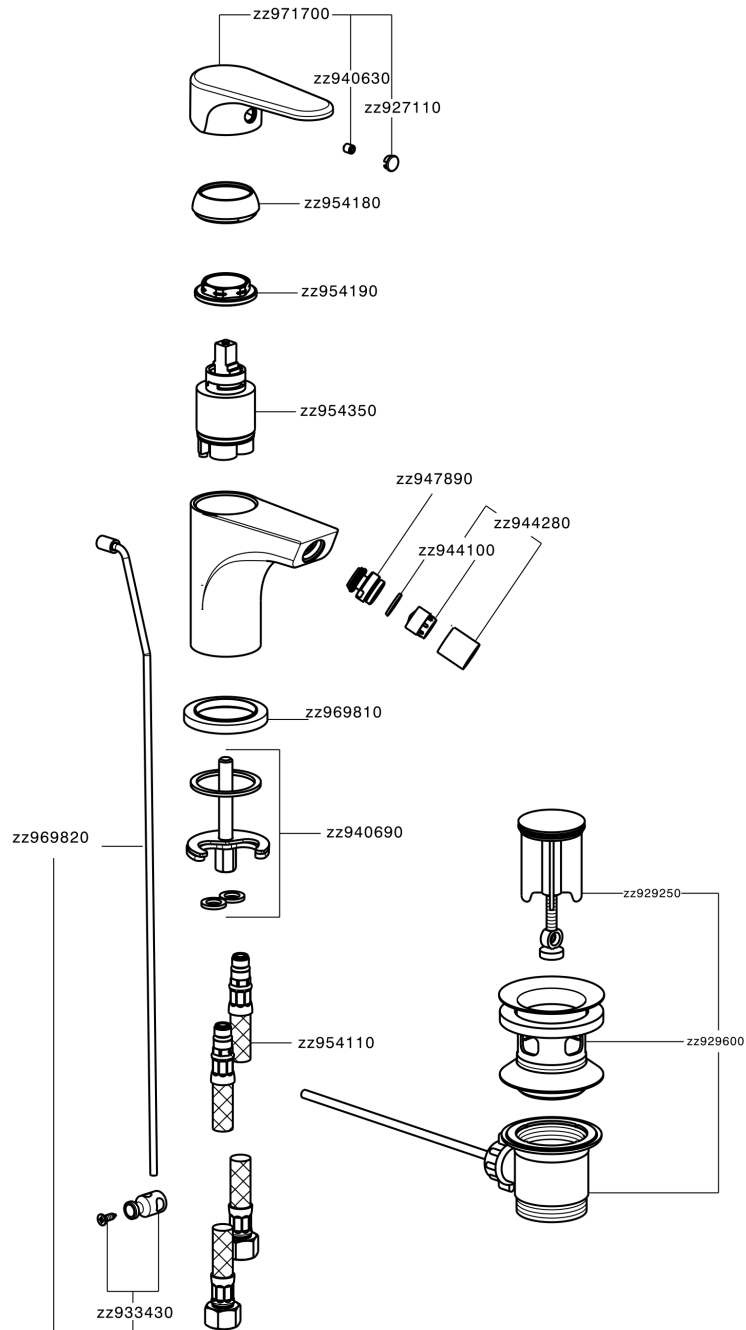

## Single lever bidet mixer ALMA\_A3000550

A3000550

<https://en.cisal.it/single-lever-bidet-mixer-alma-a3000550>

2026-06-14