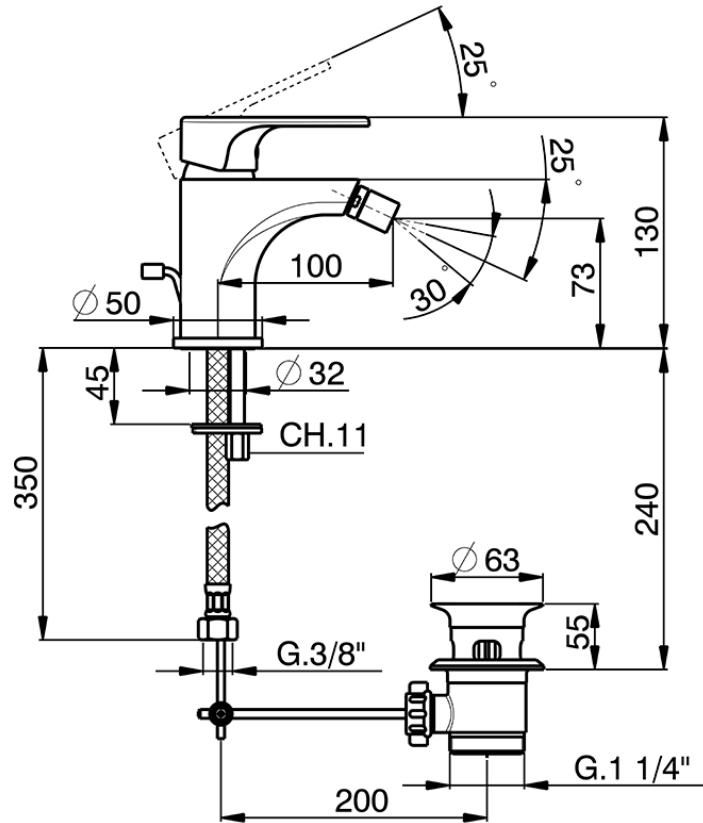

Single lever bidet mixer ALMA_A3000550

A3000550

<https://en.cisal.it/single-lever-bidet-mixer-alma-a3000550>

2026-04-09