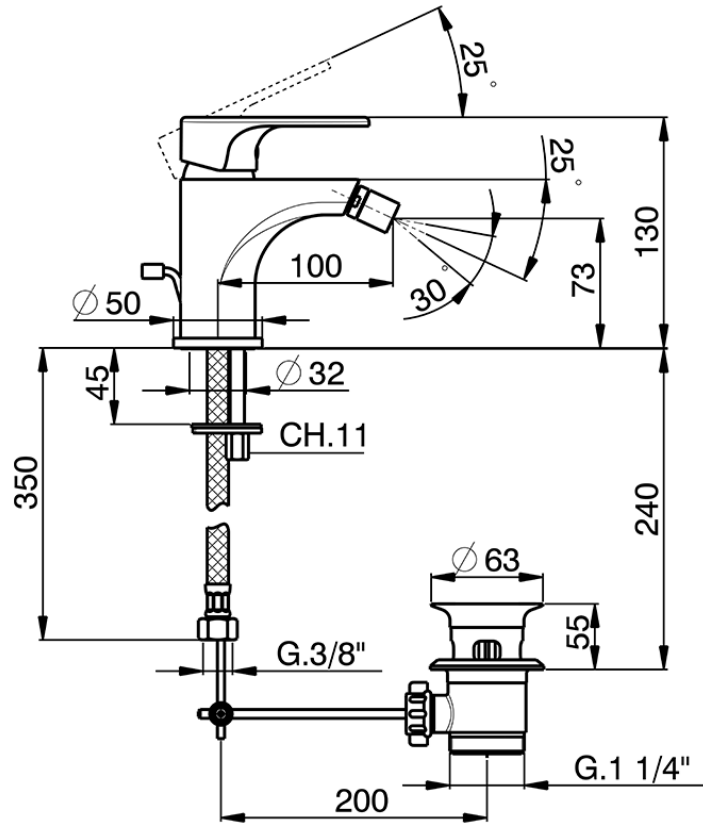

## Single lever bidet mixer ALMA\_A3000550

A3000550

<https://en.cisal.it/single-lever-bidet-mixer-alma-a3000550>

2026-04-30