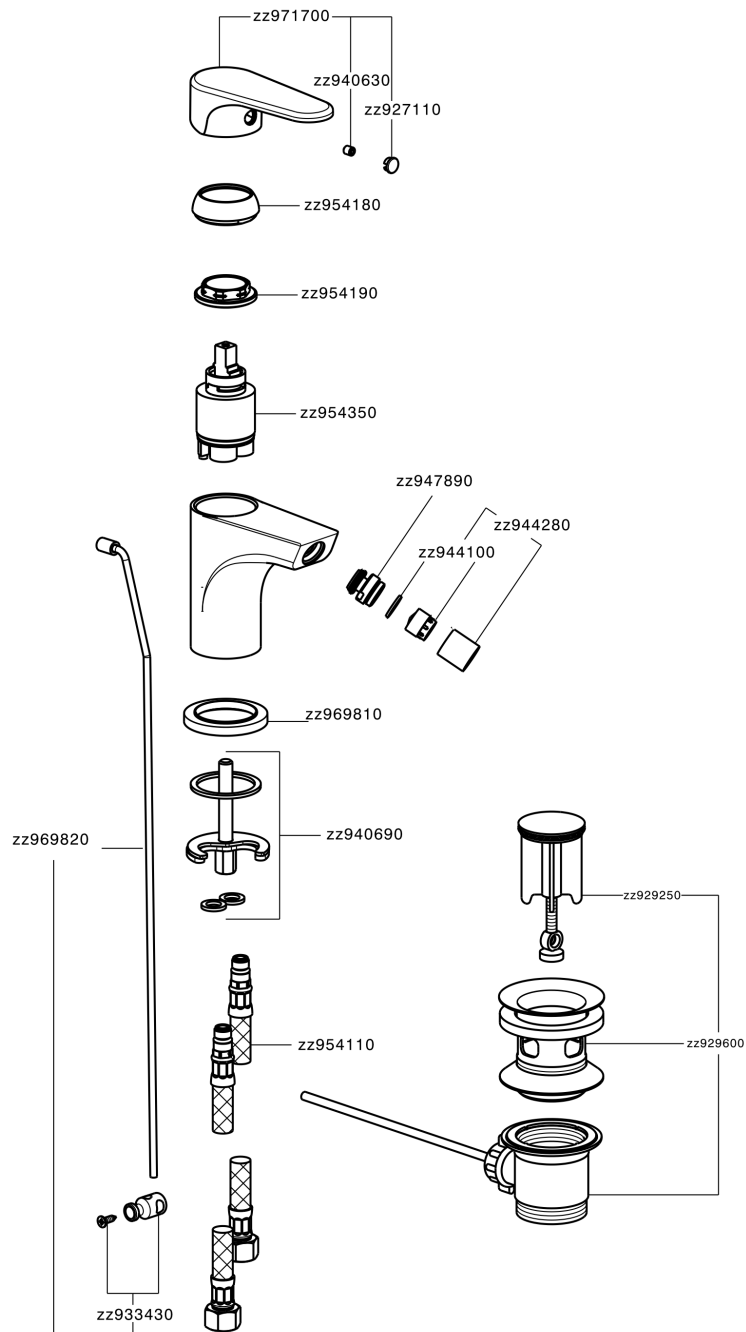

Single lever bidet mixer ALMA_A3000550

MODEL **A3000550**

Single lever bidet mixer, with automatic 1"1/4 automatic pop-up waste, G.3/8" stainless steel flexible hoses

AVAILABLE FINISHINGS

-  **21** 21 Chrome
-  **2F** 2F Brushed Nickel
-  **40** 40 Matt Black

CHARACTERISTICS

Cartridge Spare Parts **ZZ95435000**

35 mm Cartridge

EcoStop

EcoStop feature limits water flow to approximately 50% of maximum output with one point of resistance on setting. Push slightly past the middle stop only when full water output is required. This will save water up to 50%.

Single lever bidet mixer ALMA_A3000550

A3000550

<https://en.cisal.it/single-lever-bidet-mixer-alma-a3000550>

2026-04-30