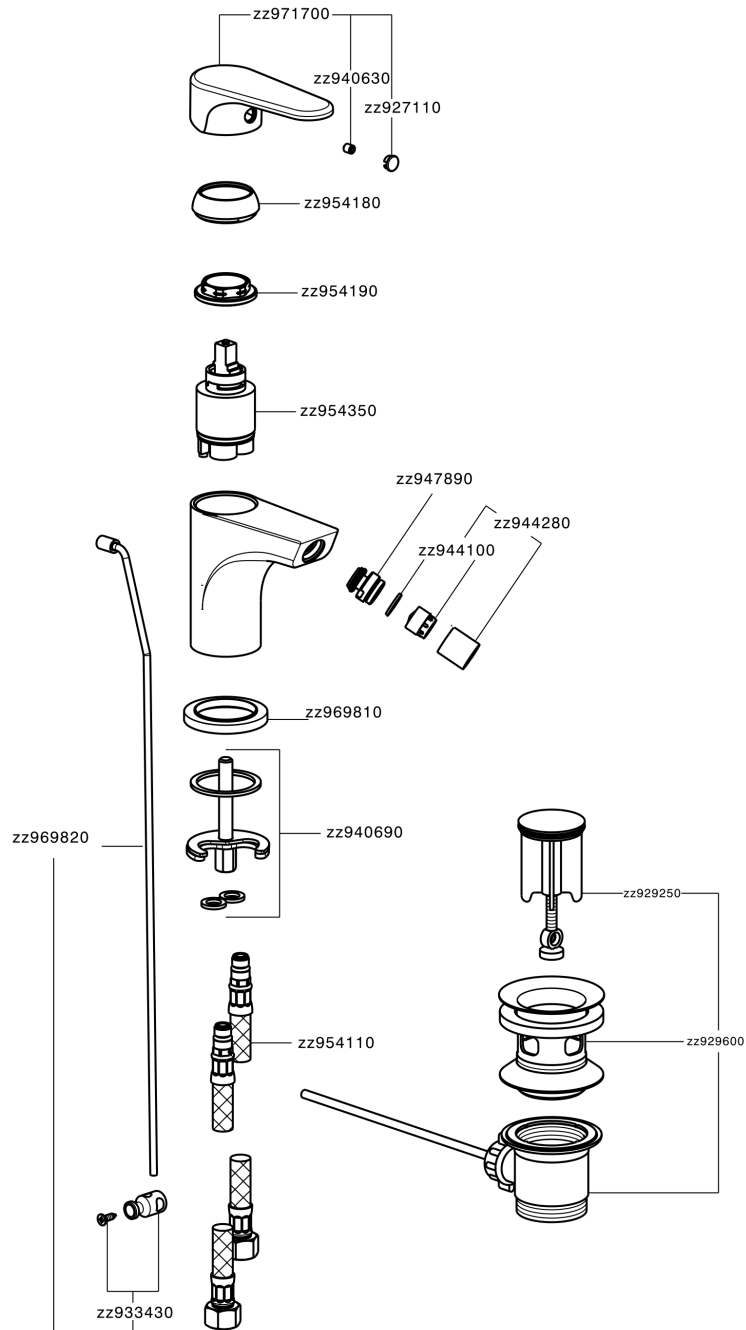

Single lever bidet mixer ALMA_A3000550

MODEL **A3000550**

Single lever bidet mixer, with automatic 1"1/4 automatic pop-up waste, G.3/8" stainless steel flexible hoses

AVAILABLE FINISHINGS

-  **21** 21 Chrome
-  **2F** 2F Brushed Nickel
-  **40** 40 Matt Black

CHARACTERISTICS

Cartridge Spare Parts **ZZ95435000**

35 mm Cartridge

EcoStop

EcoStop feature limits water flow to approximately 50% of maximum output with one point of resistance on setting. Push slightly past the middle stop only when full water output is required. This will save water up to 50%.

Single lever bidet mixer ALMA_A3000550

A3000550

<https://en.cisal.it/single-lever-bidet-mixer-alma-a3000550>

2026-04-09