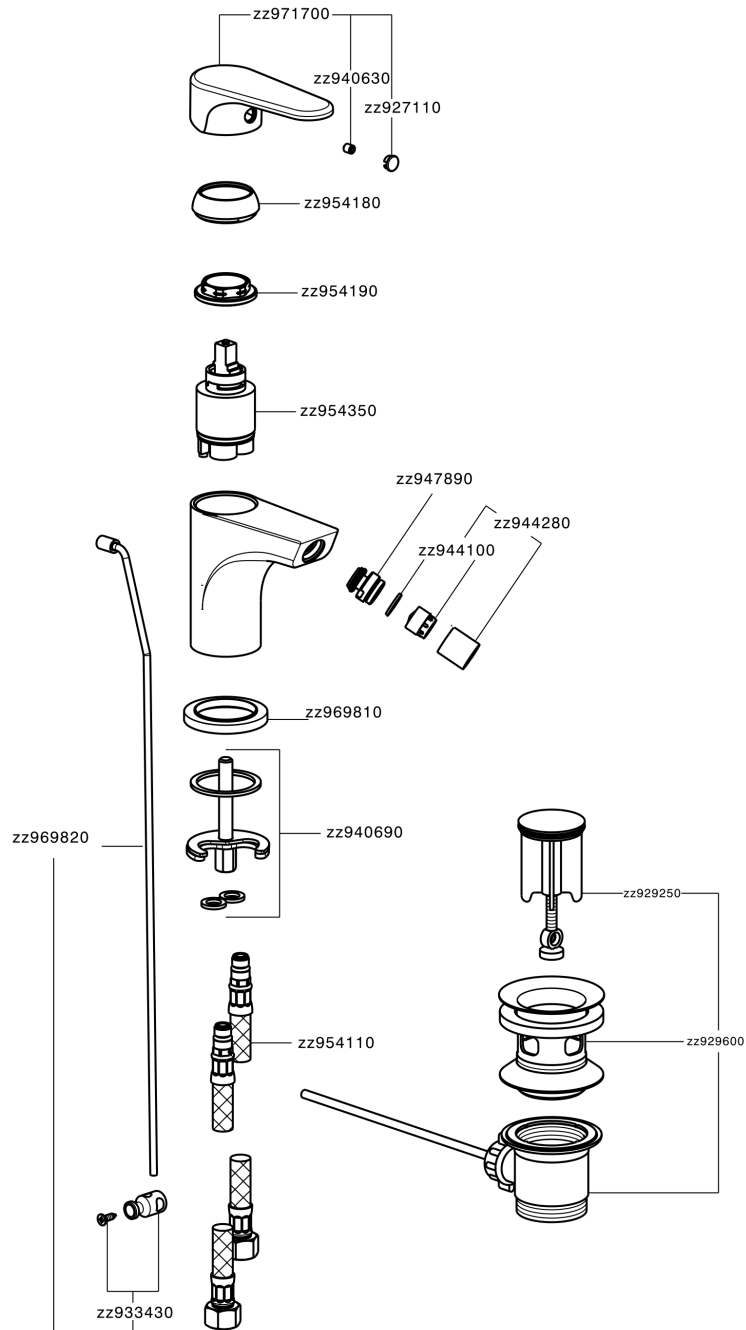

Single lever bidet mixer ALMA_A3000550

MODEL **A3000550**

Single lever bidet mixer, with automatic 1"1/4 automatic pop-up waste, G.3/8" stainless steel flexible hoses

AVAILABLE FINISHINGS

-  **21** 21 Chrome
-  **2F** 2F Brushed Nickel
-  **40** 40 Matt Black

CHARACTERISTICS

Cartridge Spare Parts **ZZ95435000**

35 mm Cartridge

EcoStop

EcoStop feature limits water flow to approximately 50% of maximum output with one point of resistance on setting. Push slightly past the middle stop only when full water output is required. This will save water up to 50%.

Single lever bidet mixer ALMA_A3000550

A3000550

<https://en.cisal.it/single-lever-bidet-mixer-alma-a3000550>

2026-06-14