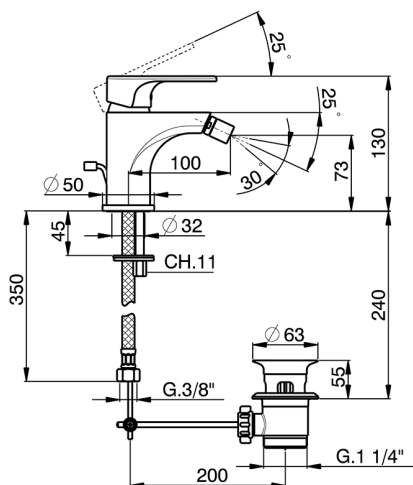

Single lever bidet mixer ALMA_A3000550

MODEL **A3000550**

Single lever bidet mixer, with automatic 1"1/4 automatic pop-up waste, G.3/8" stainless steel flexible hoses

AVAILABLE FINISHINGS

-  **21** 21 Chrome
-  **2F** 2F Brushed Nickel
-  **40** 40 Matt Black

CHARACTERISTICS

Cartridge Spare Parts **ZZ95435000**

35 mm Cartridge

EcoStop

EcoStop feature limits water flow to approximately 50% of maximum output with one point of resistance on setting. Push slightly past the middle stop only when full water output is required. This will save water up to 50%.

Single lever bidet mixer ALMA_A3000550

A3000550

<https://en.cisal.it/single-lever-bidet-mixer-alma-a3000550>

2026-06-14