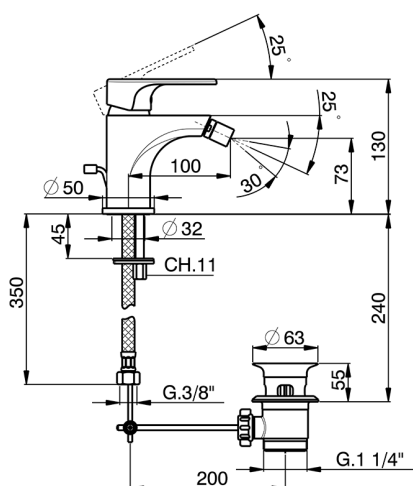

Single lever bidet mixer ALMA_A3000550

MODEL **A3000550**

Single lever bidet mixer, with automatic 1"1/4 automatic pop-up waste, G.3/8" stainless steel flexible hoses

AVAILABLE FINISHINGS

-  **21** 21 Chrome
-  **2F** 2F Brushed Nickel
-  **40** 40 Matt Black

CHARACTERISTICS

Cartridge Spare Parts **ZZ95435000**

35 mm Cartridge

EcoStop

EcoStop feature limits water flow to approximately 50% of maximum output with one point of resistance on setting. Push slightly past the middle stop only when full water output is required. This will save water up to 50%.

Single lever bidet mixer ALMA_A3000550

A3000550

<https://en.cisal.it/single-lever-bidet-mixer-alma-a3000550>

2026-04-09