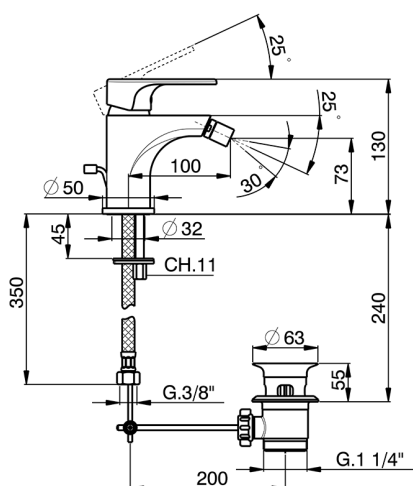

Single lever bidet mixer ALMA_A3000550

MODEL **A3000550**

Single lever bidet mixer, with automatic 1"1/4 automatic pop-up waste, G.3/8" stainless steel flexible hoses

AVAILABLE FINISHINGS

-  **21** 21 Chrome
-  **2F** 2F Brushed Nickel
-  **40** 40 Matt Black

CHARACTERISTICS

Cartridge Spare Parts **ZZ95435000**

35 mm Cartridge

EcoStop

EcoStop feature limits water flow to approximately 50% of maximum output with one point of resistance on setting. Push slightly past the middle stop only when full water output is required. This will save water up to 50%.

Single lever bidet mixer ALMA_A3000550

A3000550

<https://en.cisal.it/single-lever-bidet-mixer-alma-a3000550>

2026-04-30