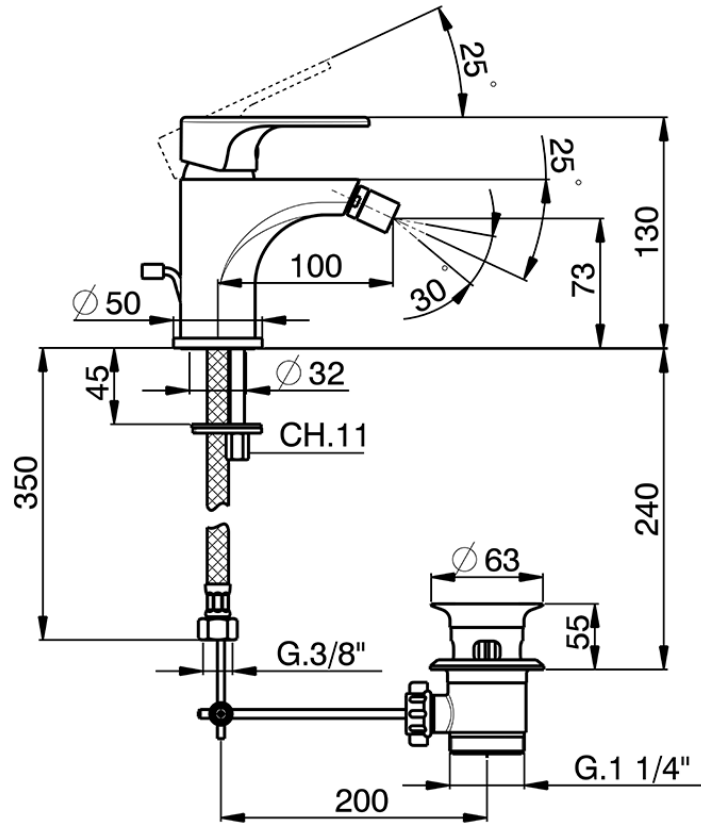

Single lever bidet mixer ALMA_A3000550

A3000550

<https://en.cisal.it/single-lever-bidet-mixer-alma-a3000550>

2026-04-29