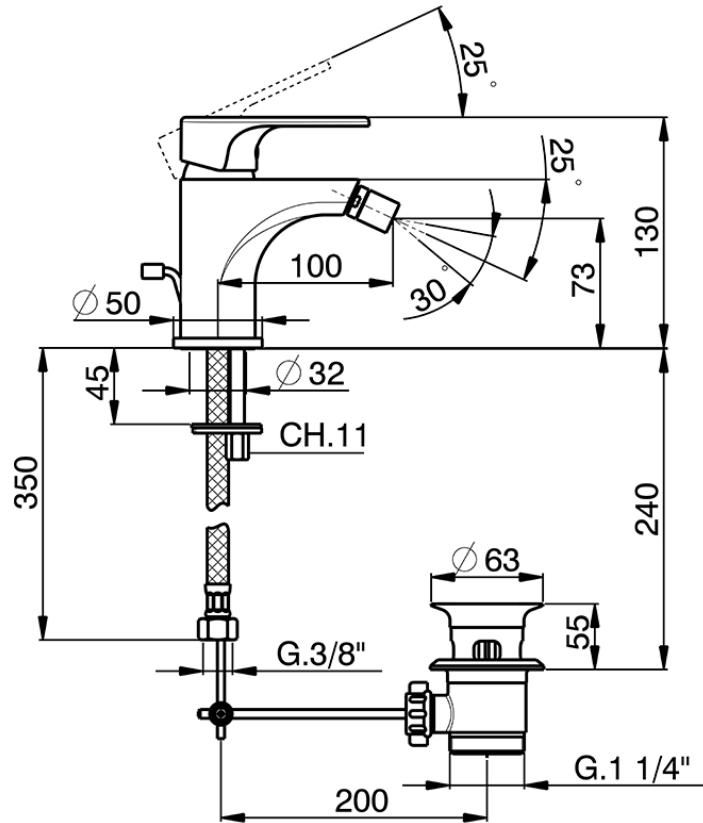

Single lever bidet mixer ALMA_A3000550

A3000550

<https://en.cisal.it/single-lever-bidet-mixer-alma-a3000550>

2026-06-13