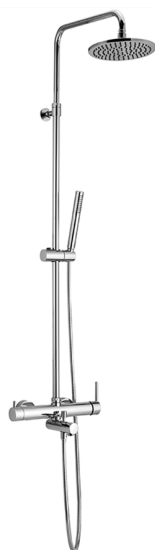

3-functions single lever bath set SHOWER COLUMNS_CY004120

MODEL **CY004120**

3-functions single lever bath set, 2 outlet devia stop cartridge, adjustable riser column, sliding handshower bracket, ABS D.26 mm minimalistic one spray handshower, 200 mm ABS round showerhead, 150 cm smooth SILVERFLEX Flexible Hose

AVAILABLE FINISHINGS

CHARACTERISTICS

Cartridge Spare Parts **ZZ95409000**

35 mm Cartridge

EcoStop

EcoStop feature limits water flow to approximately 50% of maximum output with one point of resistance on setting. Push slightly past the middle stop only when full water output is required. This will save water up to 50%.

DeviaStop

The Cisal Devia Stop technology allows to adjust the water flow and to direct it to the selected output point (overhead soaker, hand shower, etc).

2026-06-13