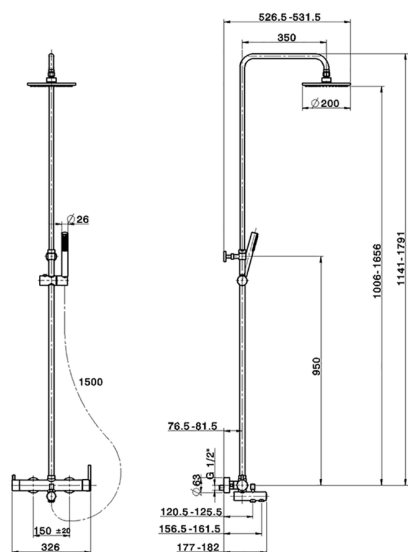

## 3-functions single lever bath set SHOWER COLUMNS\_CY004120

MODEL **CY004120**

3-functions single lever bath set, 2 outlet devia stop cartridge, adjustable riser column, sliding handshower bracket, ABS D.26 mm minimalistic one spray handshower, 200 mm ABS round showerhead, 150 cm smooth SILVERFLEX Flexible Hose

AVAILABLE FINISHINGS

CHARACTERISTICS

Cartridge Spare Parts **ZZ95409000**

**35 mm Cartridge**

### EcoStop

EcoStop feature limits water flow to approximately 50% of maximum output with one point of resistance on setting. Push slightly past the middle stop only when full water output is required. This will save water up to 50%.

### DeviaStop

The Cisal Devia Stop technology allows to adjust the water flow and to direct it to the selected output point (overhead soaker, hand shower, etc).

2026-04-09