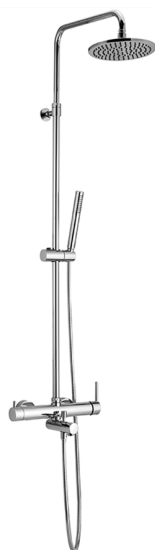

## 3-functions single lever bath set SHOWER COLUMNS\_CY004120

MODEL **CY004120**

3-functions single lever bath set, 2 outlet devia stop cartridge, adjustable riser column, sliding handshower bracket, ABS D.26 mm minimalistic one spray handshower, 200 mm ABS round showerhead, 150 cm smooth SILVERFLEX Flexible Hose

AVAILABLE FINISHINGS

CHARACTERISTICS

Cartridge Spare Parts **ZZ95409000**

**35 mm Cartridge**

### EcoStop

EcoStop feature limits water flow to approximately 50% of maximum output with one point of resistance on setting. Push slightly past the middle stop only when full water output is required. This will save water up to 50%.

### DeviaStop

The Cisal Devia Stop technology allows to adjust the water flow and to direct it to the selected output point (overhead soaker, hand shower, etc).

2026-04-09