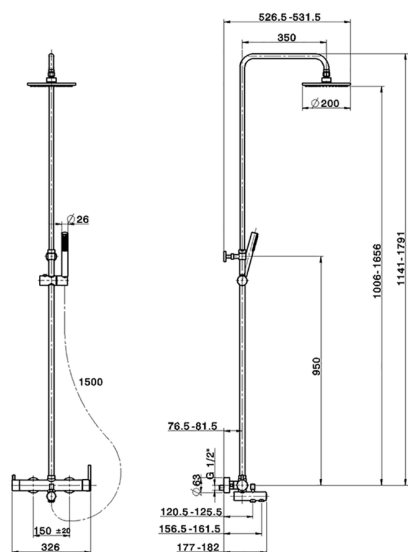

3-functions single lever bath set SHOWER COLUMNS_CY004120

MODEL **CY004120**

3-functions single lever bath set, 2 outlet devia stop cartridge, adjustable riser column, sliding handshower bracket, ABS D.26 mm minimalistic one spray handshower, 200 mm ABS round showerhead, 150 cm smooth SILVERFLEX Flexible Hose

AVAILABLE FINISHINGS

CHARACTERISTICS

Cartridge Spare Parts **ZZ95409000**

35 mm Cartridge

EcoStop

EcoStop feature limits water flow to approximately 50% of maximum output with one point of resistance on setting. Push slightly past the middle stop only when full water output is required. This will save water up to 50%.

DeviaStop

The Cisal Devia Stop technology allows to adjust the water flow and to direct it to the selected output point (overhead soaker, hand shower, etc).

2026-04-30