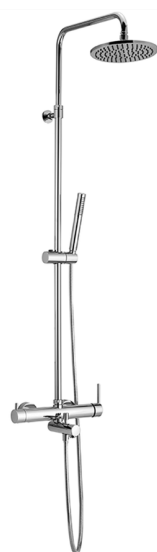

3-functions single lever bath set SHOWER COLUMNS_CY004120

MODEL **CY004120**

3-functions single lever bath set, 2 outlet devia stop cartridge, adjustable riser column, sliding handshower bracket, ABS D.26 mm minimalistic one spray handshower, 200 mm ABS round showerhead, 150 cm smooth SILVERFLEX Flexible Hose

AVAILABLE FINISHINGS

CHARACTERISTICS

Cartridge Spare Parts **ZZ95409000**

35 mm Cartridge

EcoStop

EcoStop feature limits water flow to approximately 50% of maximum output with one point of resistance on setting. Push slightly past the middle stop only when full water output is required. This will save water up to 50%.

DeviaStop

The Cisal Devia Stop technology allows to adjust the water flow and to direct it to the selected output point (overhead soaker, hand shower, etc).

2026-04-30