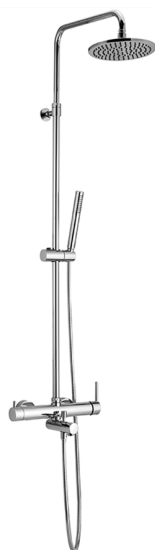

3-functions single lever bath set SHOWER COLUMNS_CY004120

MODEL **CY004120**

3-functions single lever bath set, 2 outlet devia stop cartridge, adjustable riser column, sliding handshower bracket, ABS D.26 mm minimalistic one spray handshower, 200 mm ABS round showerhead, 150 cm smooth SILVERFLEX Flexible Hose

AVAILABLE FINISHINGS

CHARACTERISTICS

Cartridge Spare Parts **ZZ95409000**

35 mm Cartridge

EcoStop

EcoStop feature limits water flow to approximately 50% of maximum output with one point of resistance on setting. Push slightly past the middle stop only when full water output is required. This will save water up to 50%.

DeviaStop

The Cisal Devia Stop technology allows to adjust the water flow and to direct it to the selected output point (overhead soaker, hand shower, etc).

2026-04-29