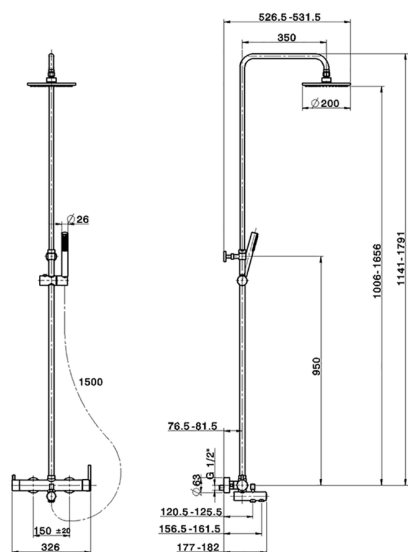

3-functions single lever bath set SHOWER COLUMNS_CY004120

MODEL **CY004120**

3-functions single lever bath set, 2 outlet devia stop cartridge, adjustable riser column, sliding handshower bracket, ABS D.26 mm minimalistic one spray handshower, 200 mm ABS round showerhead, 150 cm smooth SILVERFLEX Flexible Hose

AVAILABLE FINISHINGS

CHARACTERISTICS

Cartridge Spare Parts **ZZ95409000**

35 mm Cartridge

EcoStop

EcoStop feature limits water flow to approximately 50% of maximum output with one point of resistance on setting. Push slightly past the middle stop only when full water output is required. This will save water up to 50%.

DeviaStop

The Cisal Devia Stop technology allows to adjust the water flow and to direct it to the selected output point (overhead soaker, hand shower, etc).

2026-04-29