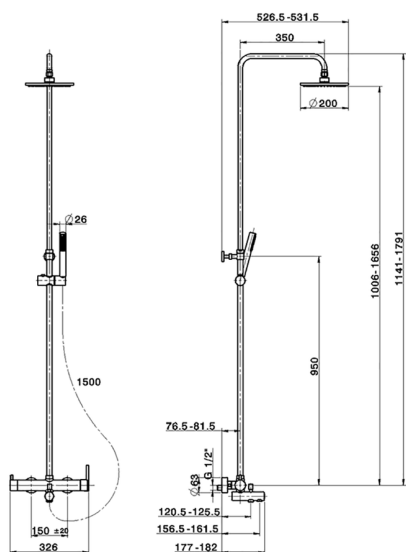

3-functions single lever bath set SHOWER COLUMNS_CY004120

MODEL **CY004120**

3-functions single lever bath set, 2 outlet devia stop cartridge, adjustable riser column, sliding handshower bracket, ABS D.26 mm minimalistic one spray handshower, 200 mm ABS round showerhead, 150 cm smooth SILVERFLEX Flexible Hose

AVAILABLE FINISHINGS

CHARACTERISTICS

Cartridge Spare Parts **ZZ95409000**

35 mm Cartridge

EcoStop

EcoStop feature limits water flow to approximately 50% of maximum output with one point of resistance on setting. Push slightly past the middle stop only when full water output is required. This will save water up to 50%.

DeviaStop

The Cisal Devia Stop technology allows to adjust the water flow and to direct it to the selected output point (overhead soaker, hand shower, etc).

2026-06-13