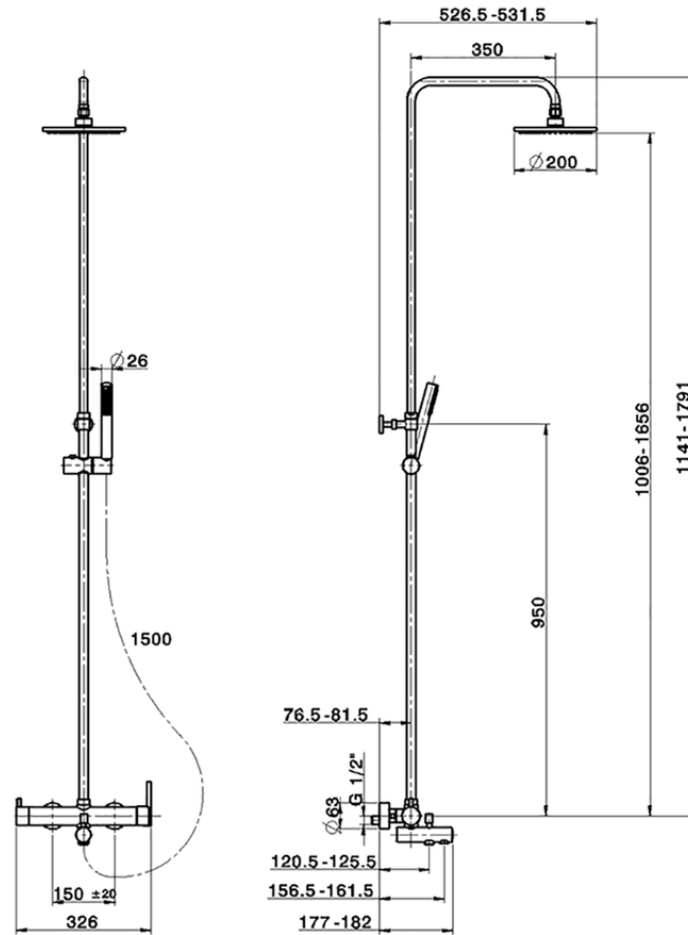

3-functions single lever bath set SHOWER COLUMNS_CY004120

CY004120

<https://en.cisal.it/3-functions-single-lever-bath-set-shower-columns-cy004120>

2026-05-20