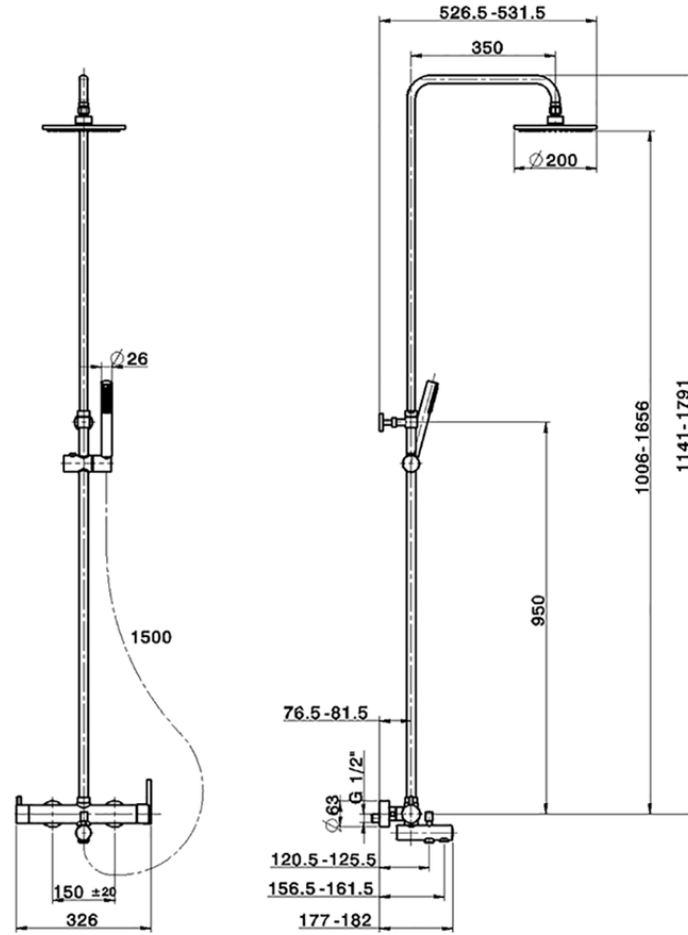

3-functions single lever bath set SHOWER COLUMNS_CY004120

CY004120

<https://en.cisal.it/3-functions-single-lever-bath-set-shower-columns-cy004120>

2026-06-13