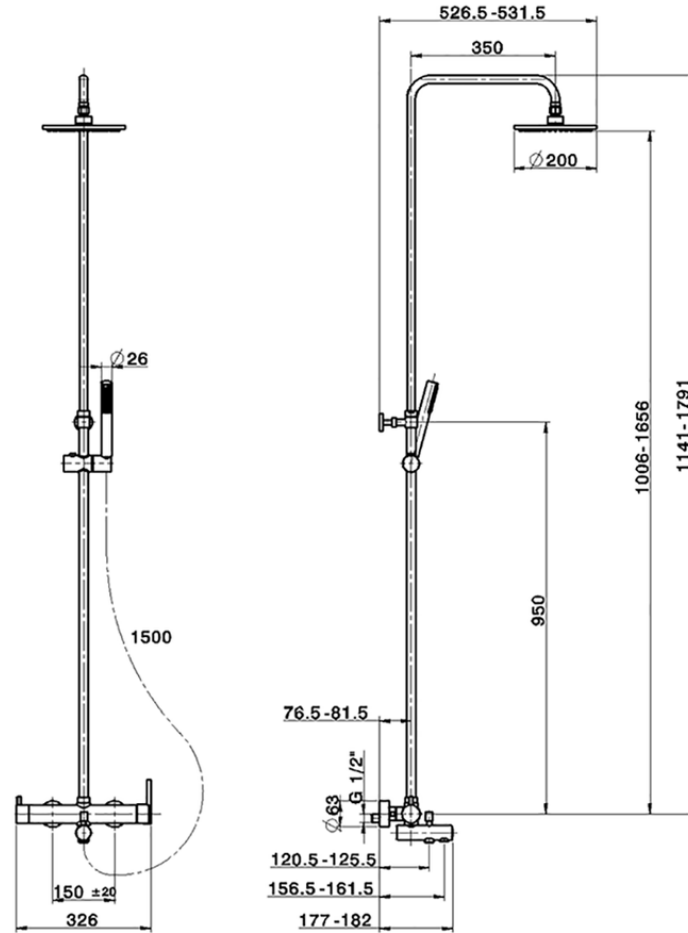

3-functions single lever bath set SHOWER COLUMNS_CY004120

CY004120

<https://en.cisal.it/3-functions-single-lever-bath-set-shower-columns-cy004120>

2026-04-08