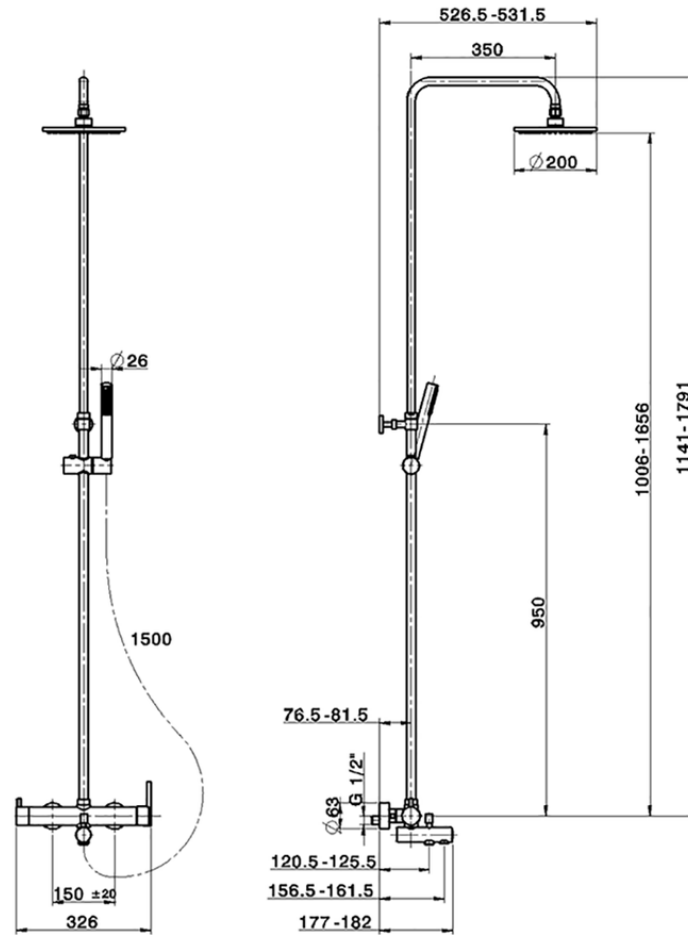

3-functions single lever bath set SHOWER COLUMNS_CY004120

CY004120

<https://en.cisal.it/3-functions-single-lever-bath-set-shower-columns-cy004120>

2026-04-29