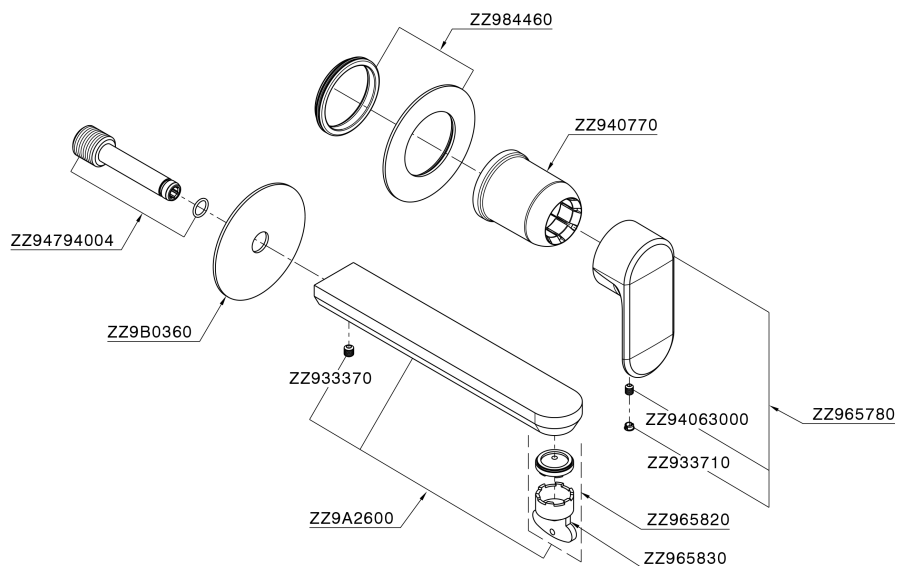

## Exposed part for single lever washbasin valve LINEAVIVA\_LV005517

MODEL **LV005517**

Exposed part for single lever washbasin valve, without concealed part, spout L.250 mm, for item Easy-Box ZA002450-ZA025510

### CHARACTERISTICS

Installation **Concealed**  
 Required concealed parts **ZA002450**

## Exposed part for single lever washbasin valve LINEAVIVA\_LV005517

LV005517

<https://en.cisal.it/exposed-part-for-single-lever-washbasin-valve-lineaviva-lv005517>

2024-12-22