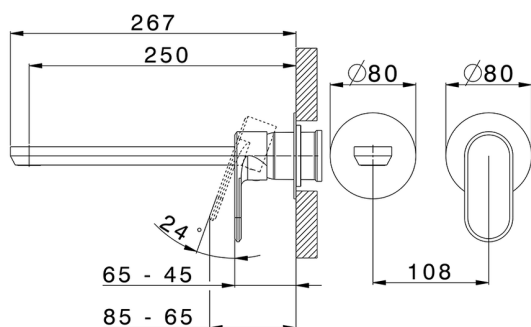

CHARACTERISTICS

Installation **Concealed**
Required concealed parts **ZA002450**