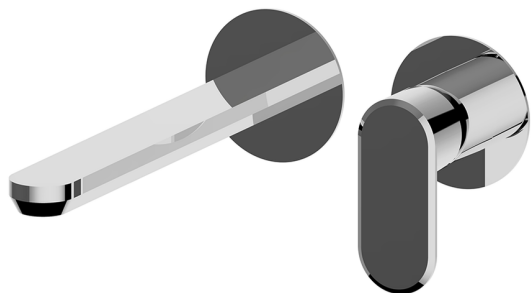

## Exposed part for single lever washbasin valve LINEAVIVA\_LV005517

MODEL **LV005517**

Exposed part for single lever washbasin valve, without concealed part, spout L.250 mm, for item Easy-Box ZA002450-ZA025510

## Exposed part for single lever washbasin valve LINEAVIVA\_LV005517

LV005517

<https://en.cisal.it/exposed-part-for-single-lever-washbasin-valve-lineaviva-lv005517>

2024-12-22