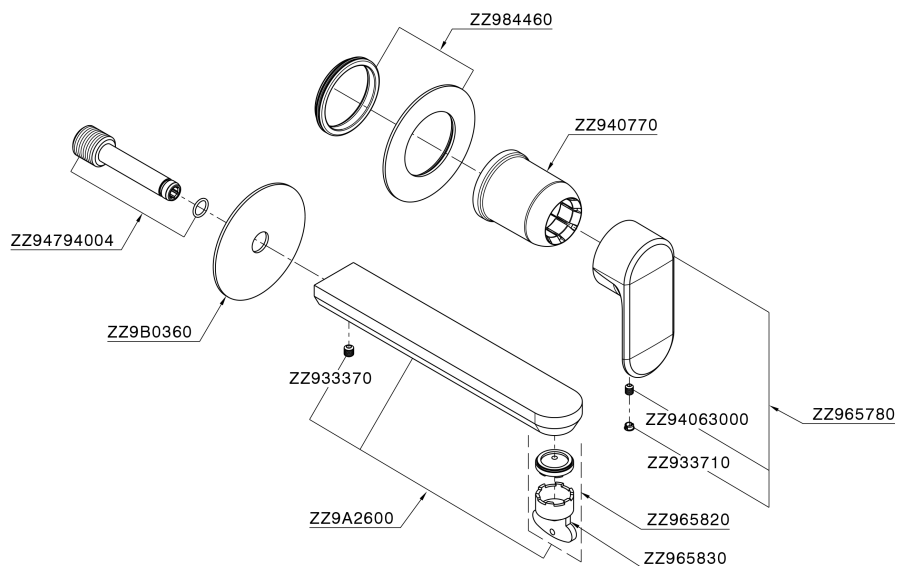

Exposed part for single lever washbasin valve LINEAVIVA_LV005517

LV005517

<https://en.cisal.it/exposed-part-for-single-lever-washbasin-valve-lineaviva-lv005517>

2024-12-22