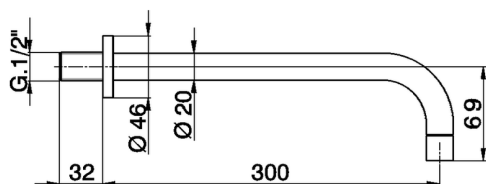

Spout COMPONENTS_ZA003252

MODEL **ZA003252**

Spout, 300 mm length, 1/2" M connection

AVAILABLE FINISHINGS

21 21 Chrome

2A 2A Satin Brushed Nickel

CHARACTERISTICS

2024-11-23