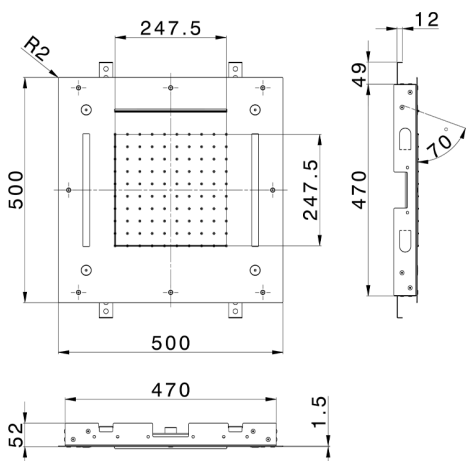

500x500 mm Chromotherapy Ceiling showerhead ZEN SHOWER_ZS0C0085

MODEL **ZS0C0085**

500x500 mm Chromotherapy Ceiling showerhead, rain, spaying functions, waterfall, chromotherapy functions, built-in control included, Stainless Steel AISI 304

AVAILABLE FINISHINGS

- **D1** D1 Brushed Inox
- **40** 40 Matt Black
- **4Q** 4Q Matt White
- **5G** 5G Rose Gold
- **D2** D2 Polished Inox

CHARACTERISTICS

2026-02-03