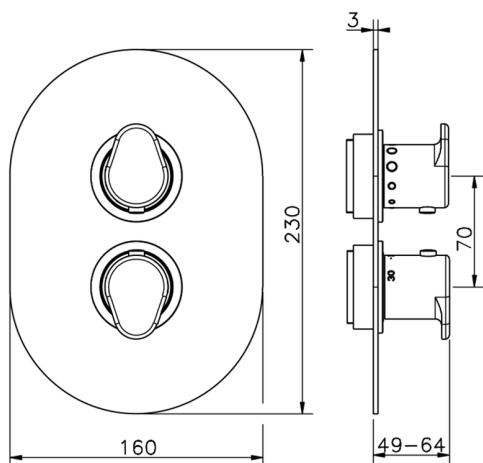

Exposed part for con.thermo.shower valve 1-outlet LINEAVIVA_LV007300

MODEL **LV007300**

Exposed part for con.thermo.shower valve
1-outlet, stop valve, without concealed part, for items
ZA007301

AVAILABLE FINISHINGS

-  **21** 21 Chrome
-  **2B** 2B Polished Nickel
-  **2F** 2F Brushed Nickel
-  **40** 40 Matt Black
-  **4Q** 4Q Matt White

CHARACTERISTICS

Installation **Concealed**
Required concealed parts **ZA007301**

Concealed thermostatic shower valve,
1-outlet, Stopvalve with 1/2" outlet, without trim kit

AVAILABLE FINISHINGS

CHARACTERISTICS

Concealed **1**
Cartridge Spare Parts **24.04A.PP**
8x20 Plus P Thermostatic Valve

Piastra/Plate/Plaque/Platte/Placa
2-3mm: XX 25-40 YY 76-91
10mm: XX 16-31 YY 65-80

Thermostatic

The Cisal thermostatic is your personal water manager, helping you to handle, control and save water and energy.