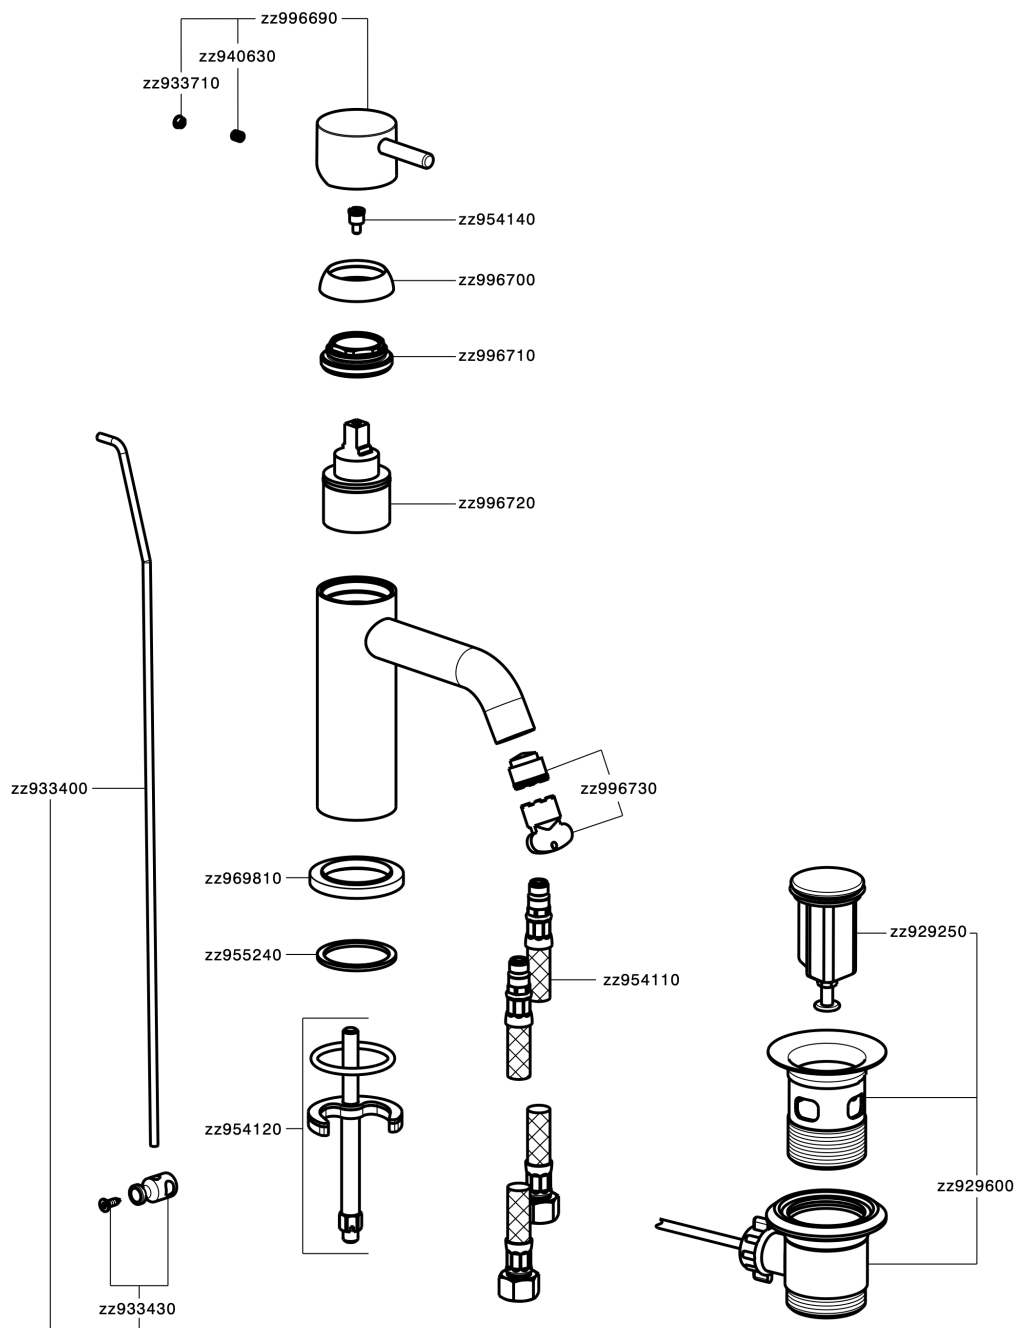

Single lever washbasin mixer NUOVA LESS_LN000510

LN000510

<https://en.cisal.it/single-lever-washbasin-mixer-nuova-less-ln000510>

2024-12-22