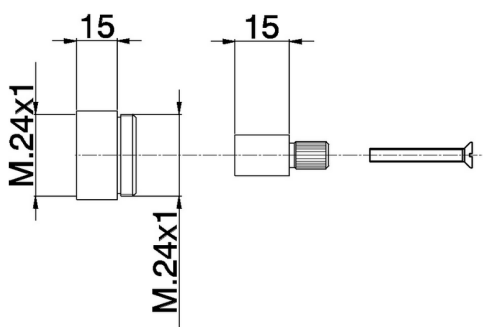

Extension +15 mm COMPONENTS_ZA000460

MODEL **ZA000460**

Extension 15 mm, for G.3/4" concealed valves, series PU-LS-BA-BQ

AVAILABLE FINISHINGS

 **04** 04 Without finishing

CHARACTERISTICS

2026-04-08