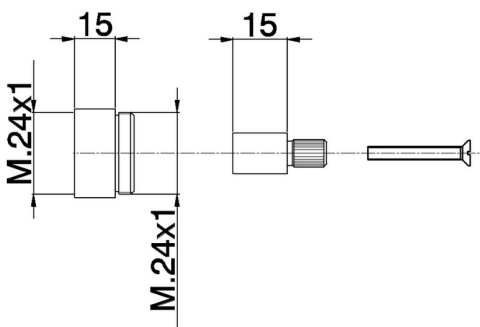

Extension +15 mm COMPONENTS_ZA000460

MODEL **ZA000460**

Extension 15 mm, for G.3/4" concealed valves, series PU-LS-BA-BQ

AVAILABLE FINISHINGS

 **04** 04 Without finishing

CHARACTERISTICS

2026-04-08