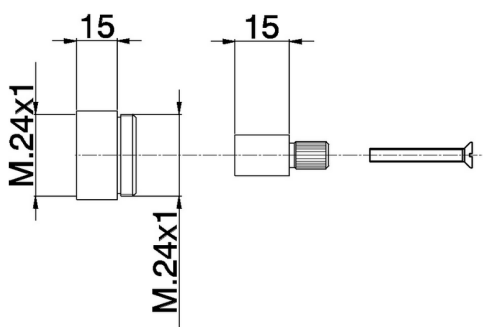

## Extension +15 mm COMPONENTS\_ZA000460

MODEL **ZA000460**

Extension 15 mm, for G.3/4" concealed valves, series PU-LS-BA-BQ

AVAILABLE FINISHINGS

 **04** 04 Without finishing

CHARACTERISTICS

2026-06-14