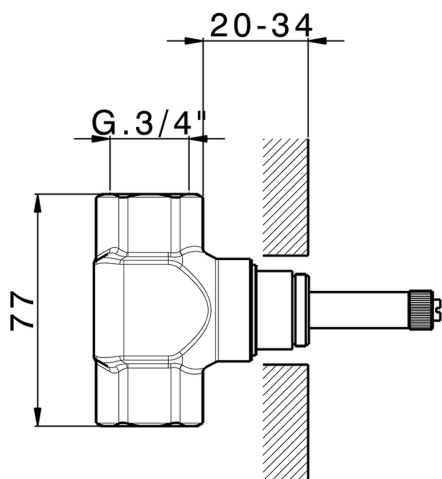

## 3/4 Stopvalve concealed part CONCEALED\_ZA003311

MODEL **ZA003311**

3/4" Stopvalve concealed part, opening clockwise

AVAILABLE FINISHINGS

 **04** 04 Without finishing

CHARACTERISTICS

Concealed **1**

2026-05-19