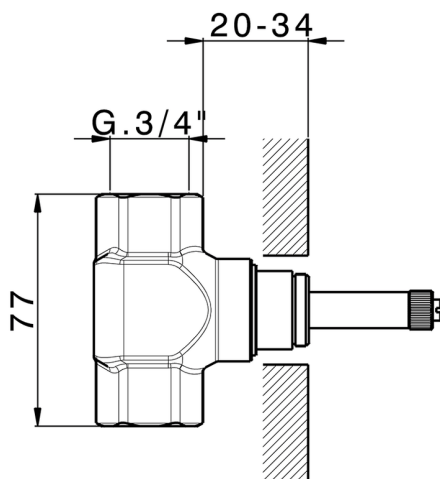

## 3/4 Stopvalve concealed part CONCEALED\_ZA003311

MODEL **ZA003311**

3/4" Stopvalve concealed part, opening clockwise

AVAILABLE FINISHINGS

 **04** 04 Without finishing

CHARACTERISTICS

Concealed **1**

2026-06-14