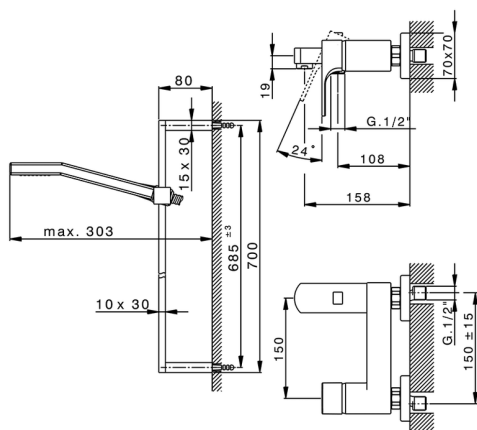

Single lever bath mixer, with shower set CUBIC_CU000062

MODEL **CU000062**

Single lever bath mixer, with shower set, 70 cm Rail with slide bracket, 42x18 mm ABS Quad one spray handshower, 150 cm smooth SILVERFLEX Flexible Hose

AVAILABLE FINISHINGS

-  **21** 21 Chrome
-  **2B** 2B Polished Nickel
-  **2F** 2F Brushed Nickel
-  **40** 40 Matt Black

CHARACTERISTICS

Cartridge Spare Parts **ZZ93196000**

38 mm Cartridge

2026-04-08