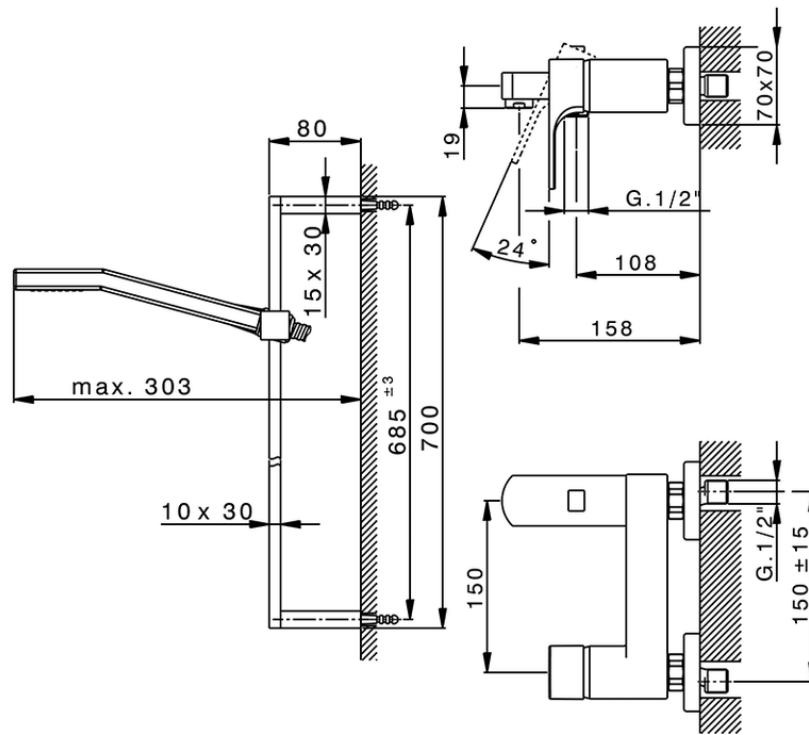

**Single lever bath mixer, with shower set CUBIC\_CU000062**

CU000062

<https://en.cisal.it/single-lever-bath-mixer-with-shower-set-cubic-cu000062>

2026-06-13