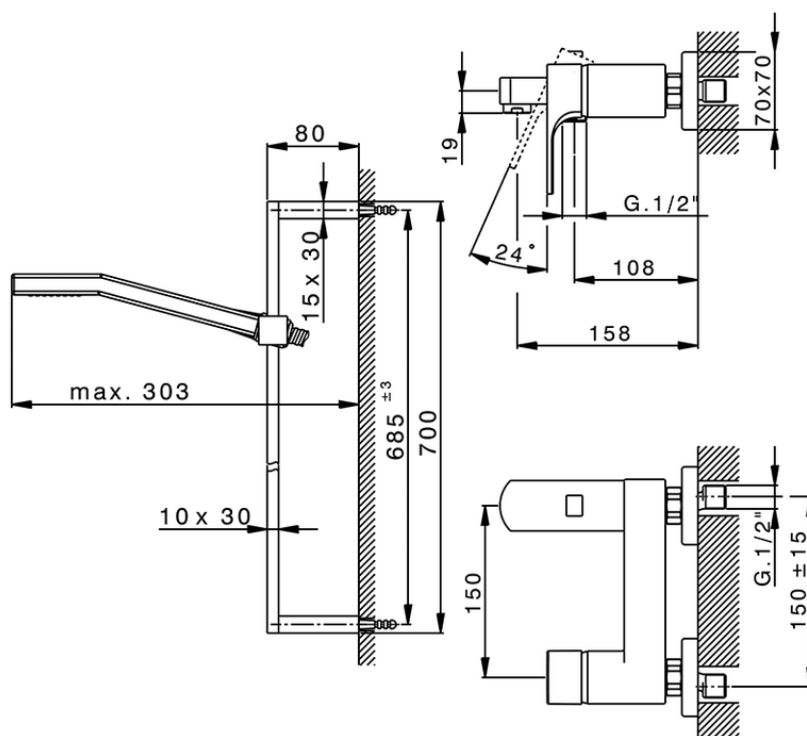

Single lever bath mixer, with shower set CUBIC_CU000062

CU000062

<https://en.cisal.it/single-lever-bath-mixer-with-shower-set-cubic-cu000062>

2026-04-08