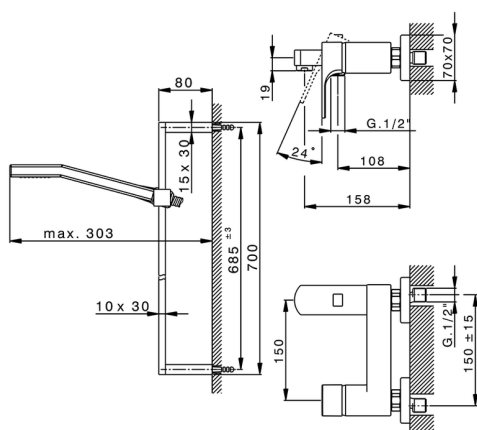

Single lever bath mixer, with shower set CUBIC_CU000062

MODEL **CU000062**

Single lever bath mixer, with shower set, 70 cm Rail with slide bracket, 42x18 mm ABS Quad one spray handshower, 150 cm smooth SILVERFLEX Flexible Hose

AVAILABLE FINISHINGS

-  **21** 21 Chrome
-  **2B** 2B Polished Nickel
-  **2F** 2F Brushed Nickel
-  **40** 40 Matt Black

CHARACTERISTICS

Cartridge Spare Parts **ZZ93196000**

38 mm Cartridge

2026-04-10