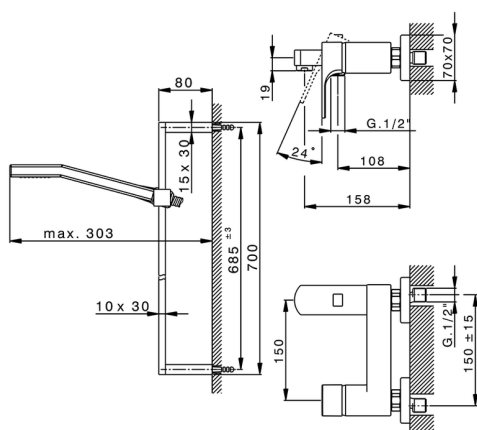

Single lever bath mixer, with shower set CUBIC_CU000062

MODEL **CU000062**

Single lever bath mixer, with shower set, 70 cm Rail with slide bracket, 42x18 mm ABS Quad one spray handshower, 150 cm smooth SILVERFLEX Flexible Hose

AVAILABLE FINISHINGS

-  **21** 21 Chrome
-  **2B** 2B Polished Nickel
-  **2F** 2F Brushed Nickel
-  **40** 40 Matt Black

CHARACTERISTICS

Cartridge Spare Parts **ZZ93196000**

38 mm Cartridge

2026-06-13