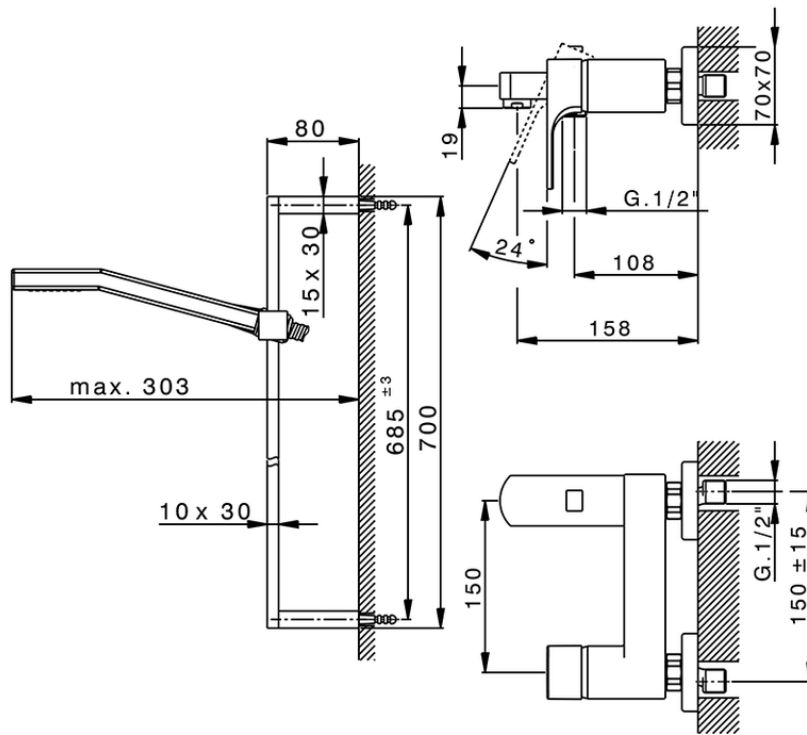

Single lever bath mixer, with shower set CUBIC_CU000062

CU000062

<https://en.cisal.it/single-lever-bath-mixer-with-shower-set-cubic-cu000062>

2026-06-10