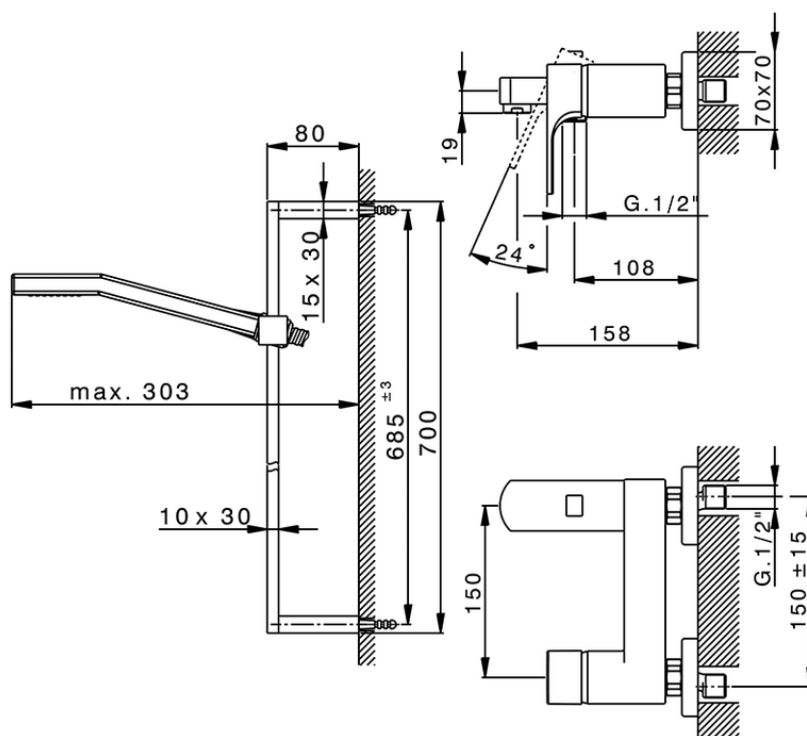

**Single lever bath mixer, with shower set CUBIC\_CU000062**

CU000062

<https://en.cisal.it/single-lever-bath-mixer-with-shower-set-cubic-cu000062>

2026-04-29