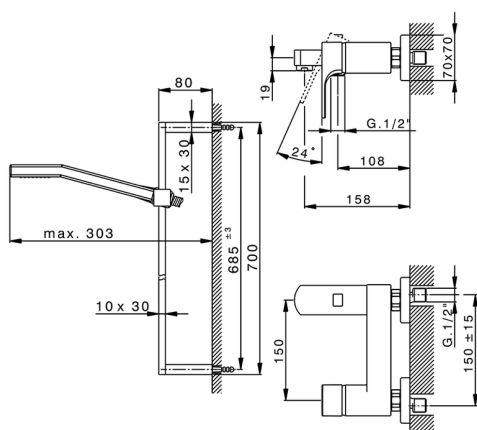

Single lever bath mixer, with shower set CUBIC_CU000062

MODEL **CU000062**

Single lever bath mixer, with shower set, 70 cm Rail with slide bracket, 42x18 mm ABS Quad one spray handshower, 150 cm smooth SILVERFLEX Flexible Hose

AVAILABLE FINISHINGS

-  **21** 21 Chrome
-  **2B** 2B Polished Nickel
-  **2F** 2F Brushed Nickel
-  **40** 40 Matt Black

CHARACTERISTICS

Cartridge Spare Parts **ZZ93196000**

38 mm Cartridge

2026-05-20