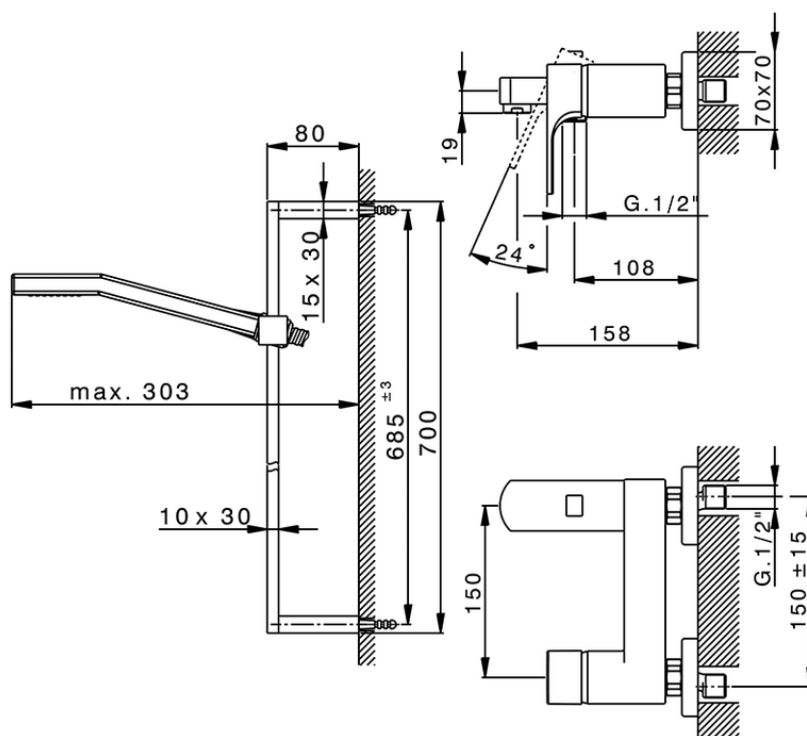

Single lever bath mixer, with shower set CUBIC_CU000062

CU000062

<https://en.cisal.it/single-lever-bath-mixer-with-shower-set-cubic-cu000062>

2026-04-10