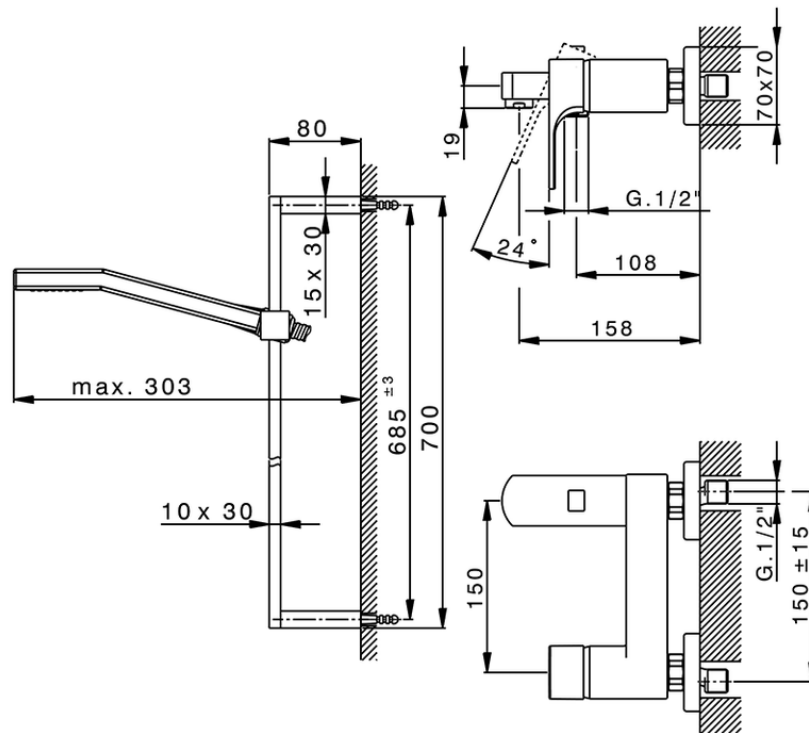

Single lever bath mixer, with shower set CUBIC_CU000062

CU000062

<https://en.cisal.it/single-lever-bath-mixer-with-shower-set-cubic-cu000062>

2026-05-20