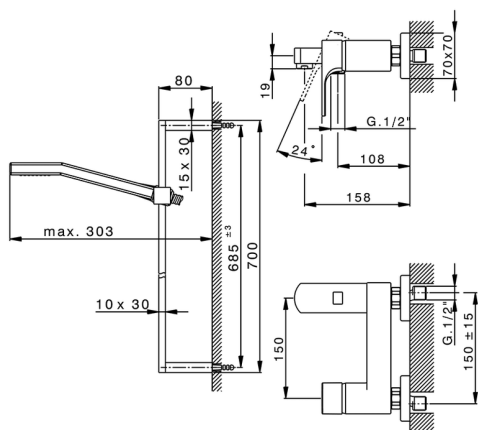

Single lever bath mixer, with shower set CUBIC_CU000062

MODEL **CU000062**

Single lever bath mixer, with shower set, 70 cm Rail with slide bracket, 42x18 mm ABS Quad one spray handshower, 150 cm smooth SILVERFLEX Flexible Hose

AVAILABLE FINISHINGS

-  **21** 21 Chrome
-  **2B** 2B Polished Nickel
-  **2F** 2F Brushed Nickel
-  **40** 40 Matt Black

CHARACTERISTICS

Cartridge Spare Parts **ZZ93196000**

38 mm Cartridge

2026-04-08