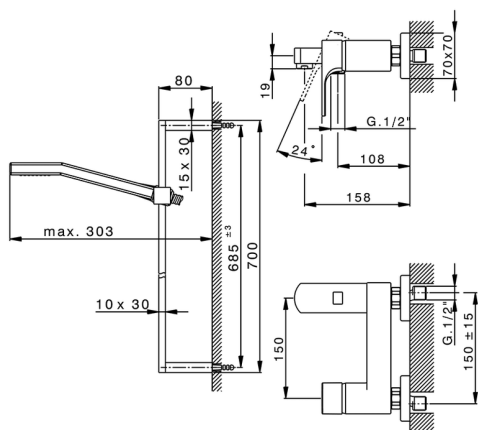

CHARACTERISTICS

Cartridge Spare Parts **ZZ93196000**

38 mm Cartridge

2026-04-08