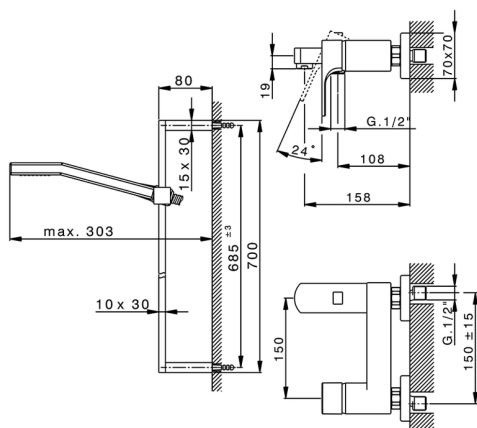

## Single lever bath mixer, with shower set CUBIC\_CU000062

MODEL **CU000062**

Single lever bath mixer, with shower set, 70 cm Rail with slide bracket, 42x18 mm ABS Quad one spray handshower, 150 cm smooth SILVERFLEX Flexible Hose

### CHARACTERISTICS

Cartridge Spare Parts **ZZ93196000**

**38 mm Cartridge**

2026-04-30