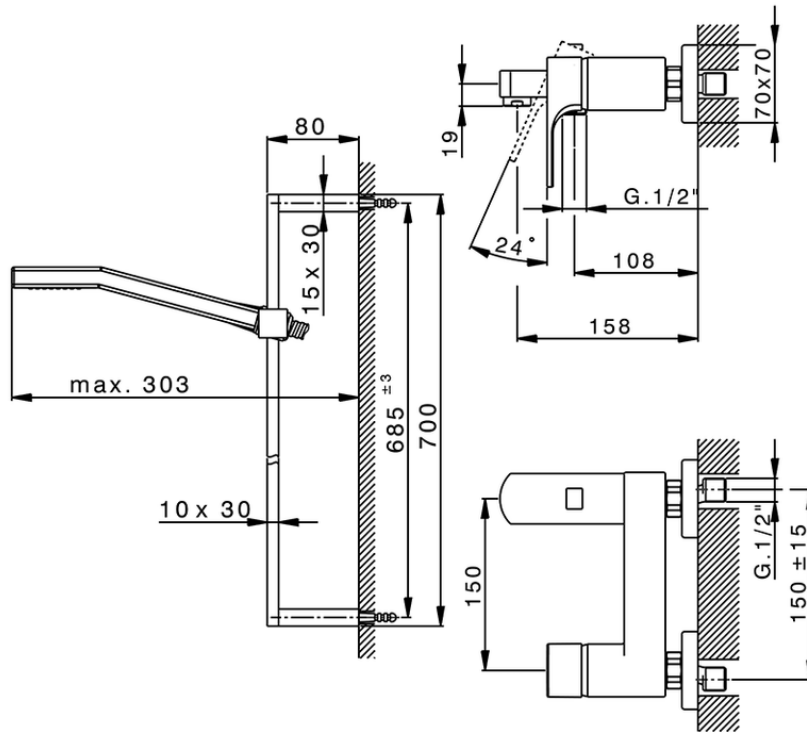

Single lever bath mixer, with shower set CUBIC_CU000062

CU000062

<https://en.cisal.it/single-lever-bath-mixer-with-shower-set-cubic-cu000062>

2026-06-14