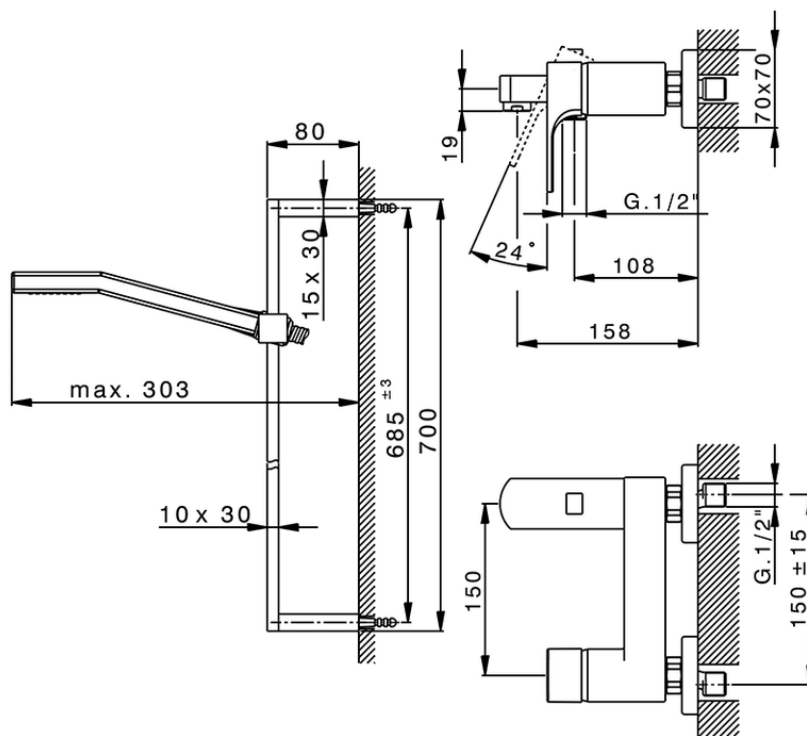

Single lever bath mixer, with shower set CUBIC_CU000062

CU000062

<https://en.cisal.it/single-lever-bath-mixer-with-shower-set-cubic-cu000062>

2026-04-30