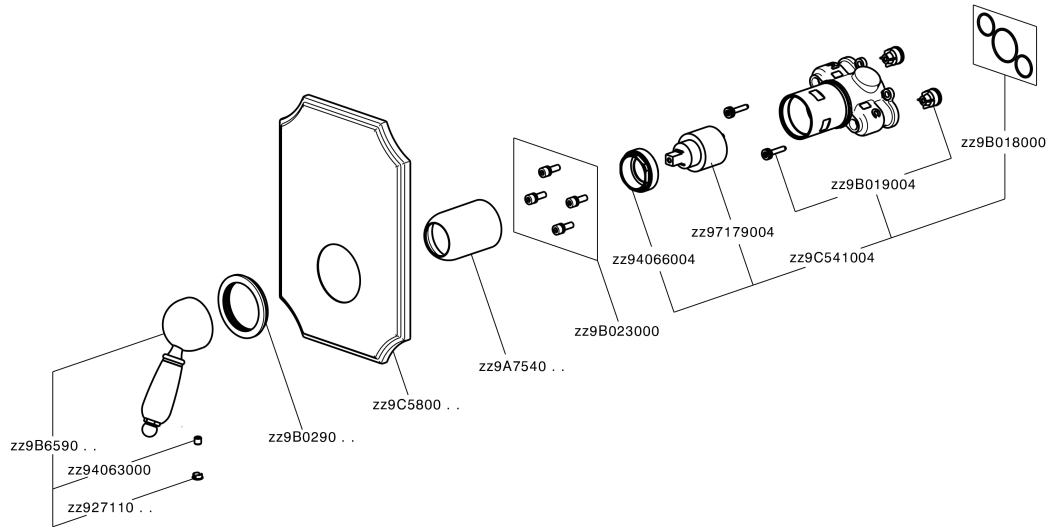

Exposed part for Single Lever One Box Valve ARCANA EMPRESS_EM0BM010

EM0BM010

<https://en.cisal.it/exposed-part-for-single-lever-one-box-valve-arcana-empress-em0bm010>

One Box Universal Concealed Part ONE BOX_ZA00B031

ZA00B031

<https://en.cisal.it/one-box-universal-concealed-part-one-box-za00b031>

One Box Universal Concealed Part ONE BOX_ZA00B030

ZA00B030

<https://en.cisal.it/one-box-universal-concealed-part-one-box-za00b030>