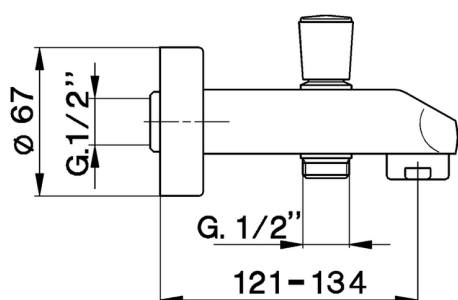

Spout COMPONENTS_ZA000250

MODEL **ZA000250**

Spout, with automatic diverter, 134 mm length, 1/2" M connection

AVAILABLE FINISHINGS

CHARACTERISTICS

2026-04-06