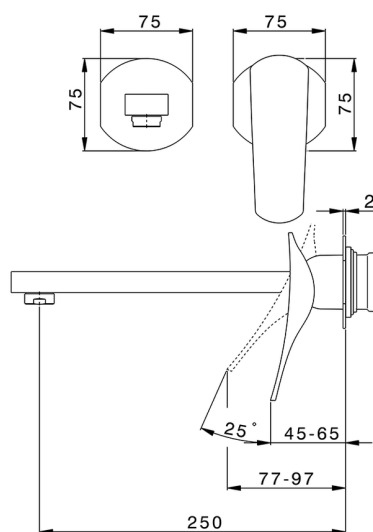

## Exposed part for single lever washbasin valve ROADSTER ACCENT\_RA005512

MODEL **RA005512**

Exposed part for single lever washbasin valve, without concealed part, spout L.250 mm, for item Easy-Box ZA002450-ZA025510

## Exposed part for single lever washbasin valve ROADSTER ACCENT\_RA005512

RA005512

<https://en.cisal.it/exposed-part-for-single-lever-washbasin-valve-roadster-accent-ra005512>

2024-12-21