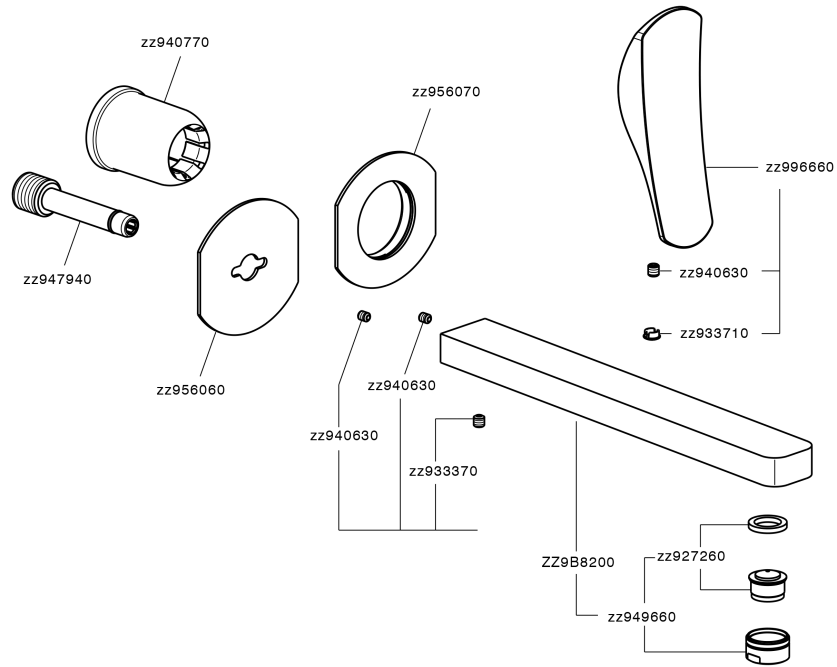

## Exposed part for single lever washbasin valve ROADSTER ACCENT\_RA005512

MODEL **RA005512**

Exposed part for single lever washbasin valve, without concealed part, spout L.250 mm, for item Easy-Box ZA002450-ZA025510

### CHARACTERISTICS

Installation **Concealed**  
 Required concealed parts **ZA002450**

## Exposed part for single lever washbasin valve ROADSTER ACCENT\_RA005512

RA005512

<https://en.cisal.it/exposed-part-for-single-lever-washbasin-valve-roadster-accent-ra005512>

2024-12-21