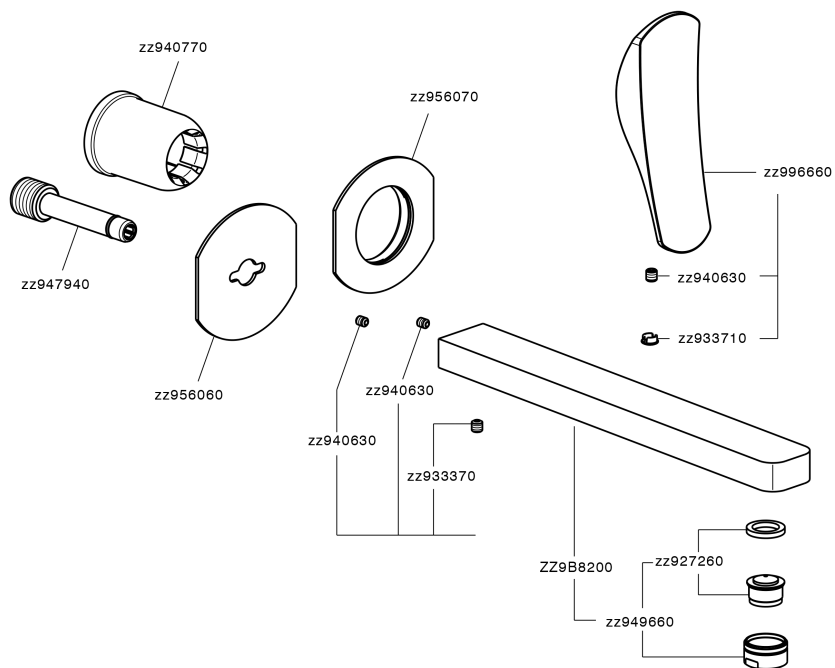

Exposed part for single lever washbasin valve ROADSTER ACCENT_RA005512

RA005512

<https://en.cisal.it/exposed-part-for-single-lever-washbasin-valve-roadster-accent-ra005512>

2024-12-21