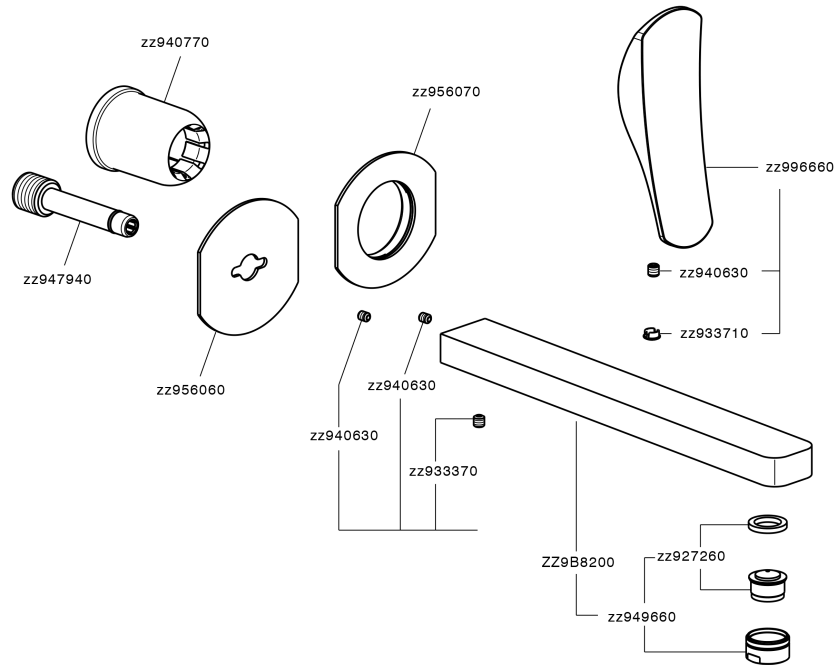

Exposed part for single lever washbasin valve ROADSTER ACCENT_RA005512

RA005512

<https://en.cisal.it/exposed-part-for-single-lever-washbasin-valve-roadster-accent-ra005512>

2024-12-22