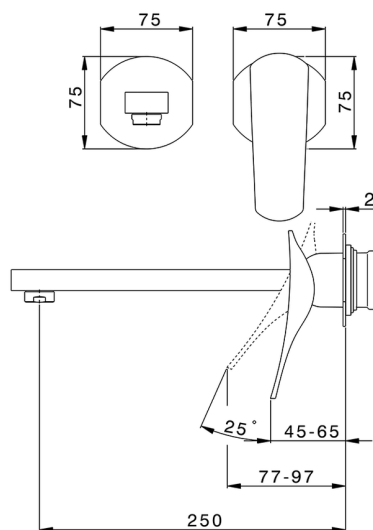

## Exposed part for single lever washbasin valve ROADSTER ACCENT\_RA005512

MODEL **RA005512**

Exposed part for single lever washbasin valve, without concealed part, spout L.250 mm, for item Easy-Box ZA002450-ZA025510

## Exposed part for single lever washbasin valve ROADSTER ACCENT\_RA005512

RA005512

<https://en.cisal.it/exposed-part-for-single-lever-washbasin-valve-roadster-accent-ra005512>

2024-12-22