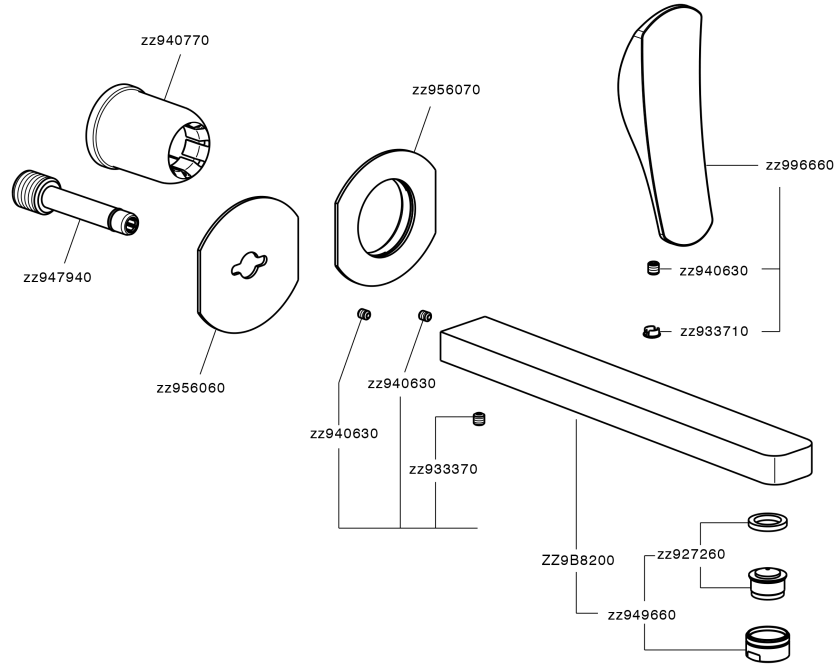

## Exposed part for single lever washbasin valve ROADSTER ACCENT\_RA005512

MODEL **RA005512**

Exposed part for single lever washbasin valve, without concealed part, spout L.250 mm, for item Easy-Box ZA002450-ZA025510

### CHARACTERISTICS

Installation **Concealed**  
 Required concealed parts **ZA002450**

## Exposed part for single lever washbasin valve ROADSTER ACCENT\_RA005512

RA005512

<https://en.cisal.it/exposed-part-for-single-lever-washbasin-valve-roadster-accent-ra005512>

2024-12-22