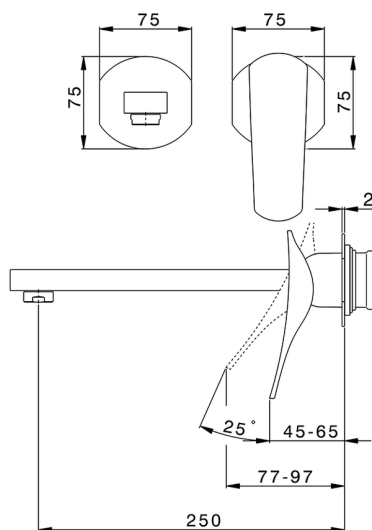

Exposed part for single lever washbasin valve ROADSTER ACCENT_RA005512

MODEL **RA005512**

Exposed part for single lever washbasin valve, without concealed part, spout L.250 mm, for item Easy-Box ZA002450-ZA025510

Exposed part for single lever washbasin valve ROADSTER ACCENT_RA005512

RA005512

<https://en.cisal.it/exposed-part-for-single-lever-washbasin-valve-roadster-accent-ra005512>

2024-12-22