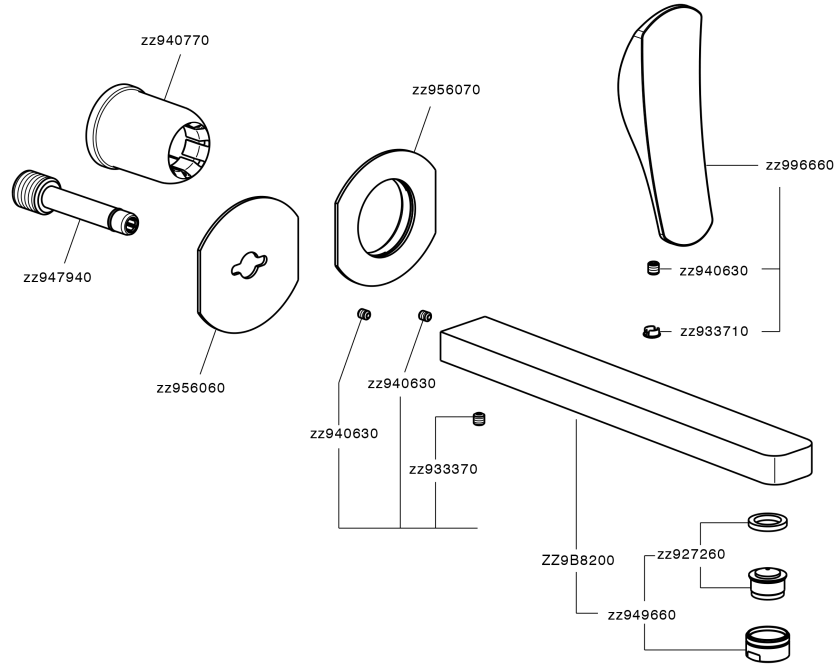

Exposed part for single lever washbasin valve ROADSTER ACCENT_RA005512

MODEL **RA005512**

Exposed part for single lever washbasin valve, without concealed part, spout L.250 mm, for item Easy-Box ZA002450-ZA025510

AVAILABLE FINISHINGS

-  **21** 21 Chrome
-  **2B** 2B Polished Nickel
-  **2F** 2F Brushed Nickel
-  **2Q** 2Q Black Titanium
-  **40** 40 Matt Black
-  **4Q** 4Q Matt White

CHARACTERISTICS

Installation **Concealed**
 Required concealed parts **ZA002450**

Exposed part for single lever washbasin valve ROADSTER ACCENT_RA005512

RA005512

<https://en.cisal.it/exposed-part-for-single-lever-washbasin-valve-roadster-accent-ra005512>

2024-12-22