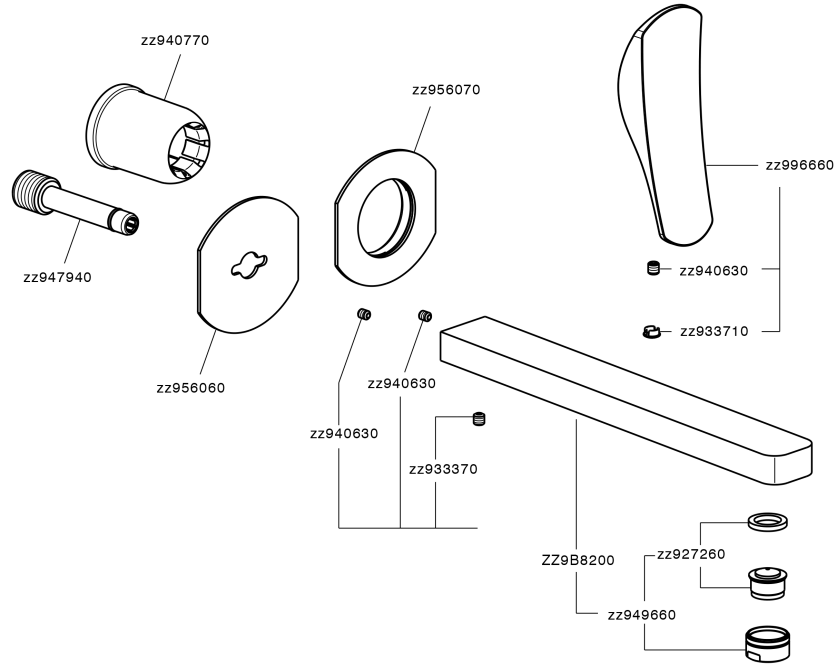

## Exposed part for single lever washbasin valve ROADSTER ACCENT\_RA005512

RA005512

<https://en.cisal.it/exposed-part-for-single-lever-washbasin-valve-roadster-accent-ra005512>

2024-12-22