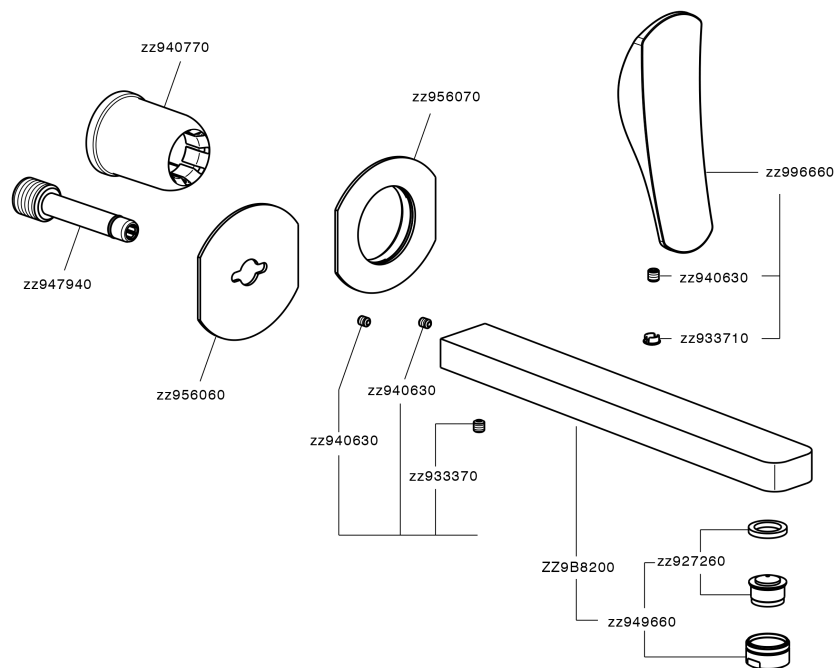

Exposed part for single lever washbasin valve ROADSTER ACCENT_RA005512

RA005512

<https://en.cisal.it/exposed-part-for-single-lever-washbasin-valve-roadster-accent-ra005512>

2024-12-22