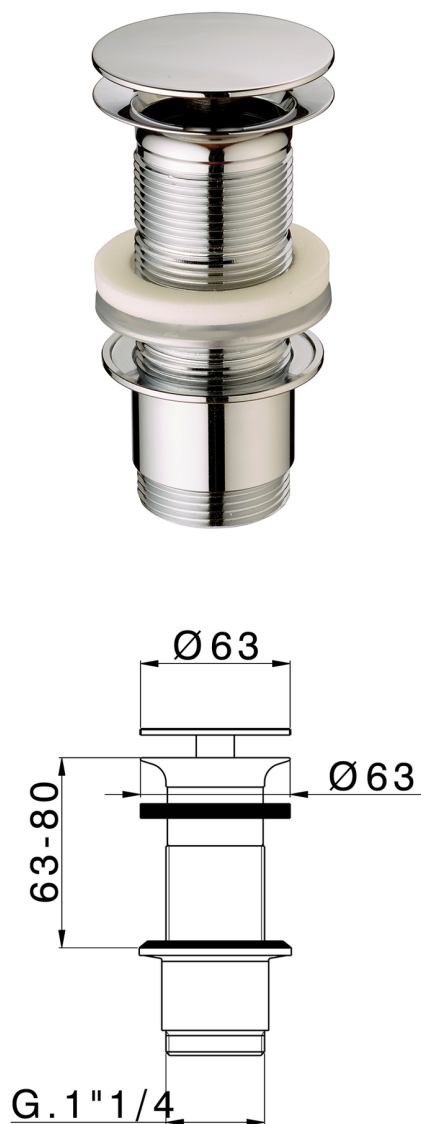

## 1 1/4 waste for basin mixer COMPONENTS\_ZA001613

MODEL **ZA001613**

1"1/4 waste for basin mixer, always open, for bath drain system without overflow, for thickness max 80 mm

### AVAILABLE FINISHINGS

-  **21** 21 Chrome
-  **24** 24 Gold
-  **27** 27 Old Bronze
-  **2B** 2B Polished Nickel
-  **2F** 2F Brushed Nickel
-  **2P** 2P Rose Gold
-  **2Q** 2Q Black Titanium
-  **40** 40 Matt Black
-  **4Q** 4Q Matt White