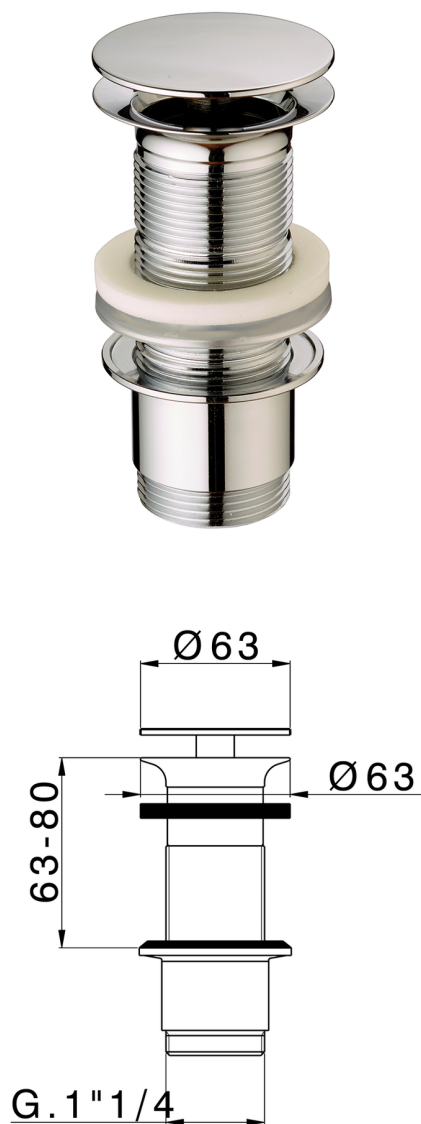

1 1/4 waste for basin mixer COMPONENTS_ZA001613

MODEL **ZA001613**

1"1/4 waste for basin mixer, always open, for bath drain system without overflow, for thickness max 80 mm

AVAILABLE FINISHINGS

-  **21** 21 Chrome
-  **24** 24 Gold
-  **27** 27 Old Bronze
-  **2B** 2B Polished Nickel
-  **2F** 2F Brushed Nickel
-  **2P** 2P Rose Gold
-  **2Q** 2Q Black Titanium
-  **40** 40 Matt Black
-  **4Q** 4Q Matt White