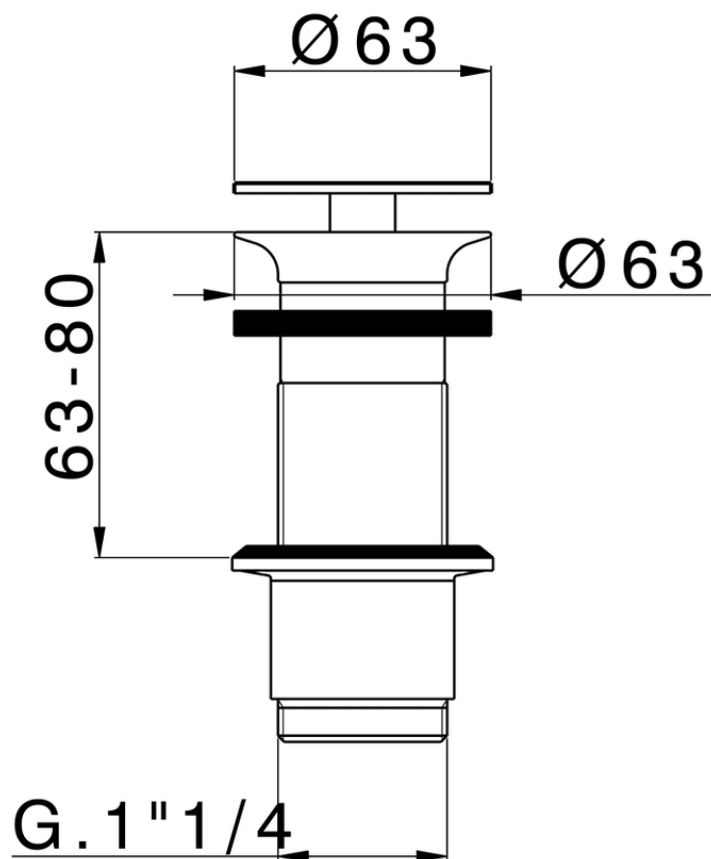

1 1/4 waste for basin mixer COMPONENTS_ZA001613

ZA001613

<https://en.cisal.it/11-4-waste-for-basin-mixer-components-za001613>

2026-04-08