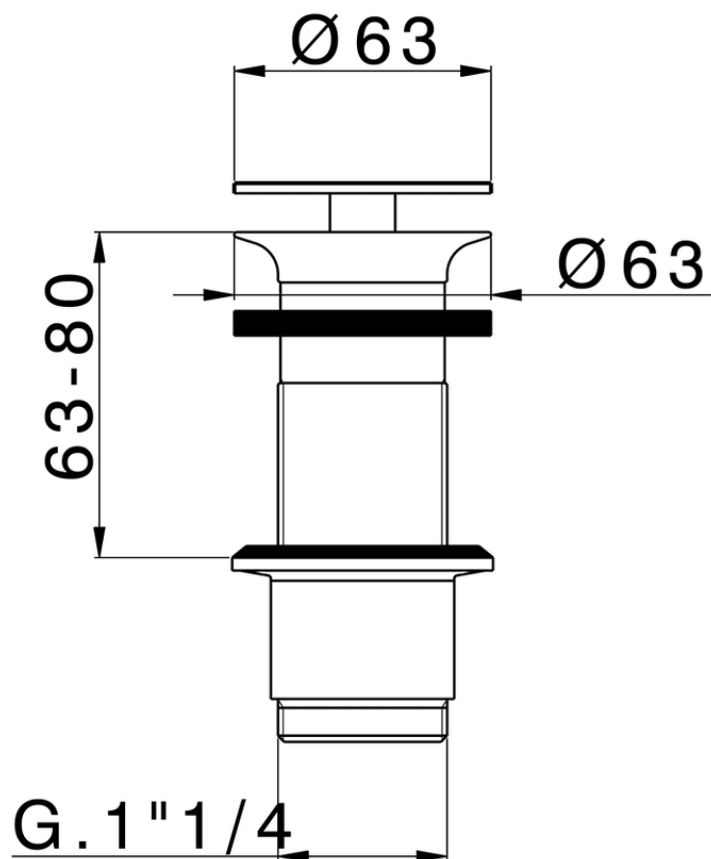

1 1/4 waste for basin mixer COMPONENTS\_ZA001613

ZA001613

<https://en.cisal.it/11-4-waste-for-basin-mixer-components-za001613>

2026-06-13