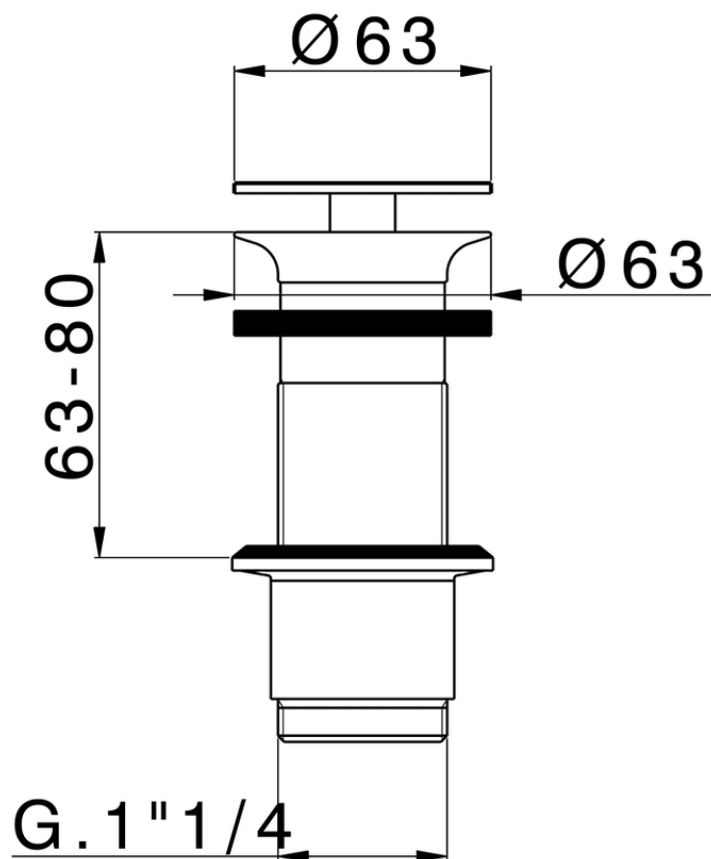

1 1/4 waste for basin mixer COMPONENTS_ZA001613

ZA001613

<https://en.cisal.it/11-4-waste-for-basin-mixer-components-za001613>

2026-04-29