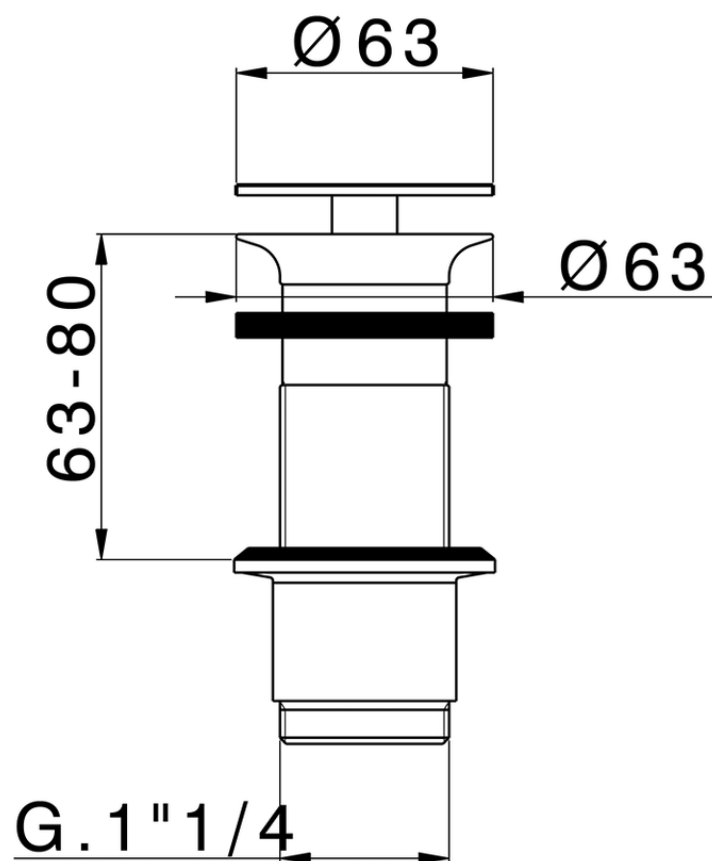

1 1/4 waste for basin mixer COMPONENTS_ZA001613

ZA001613

<https://en.cisal.it/11-4-waste-for-basin-mixer-components-za001613>

2026-04-09