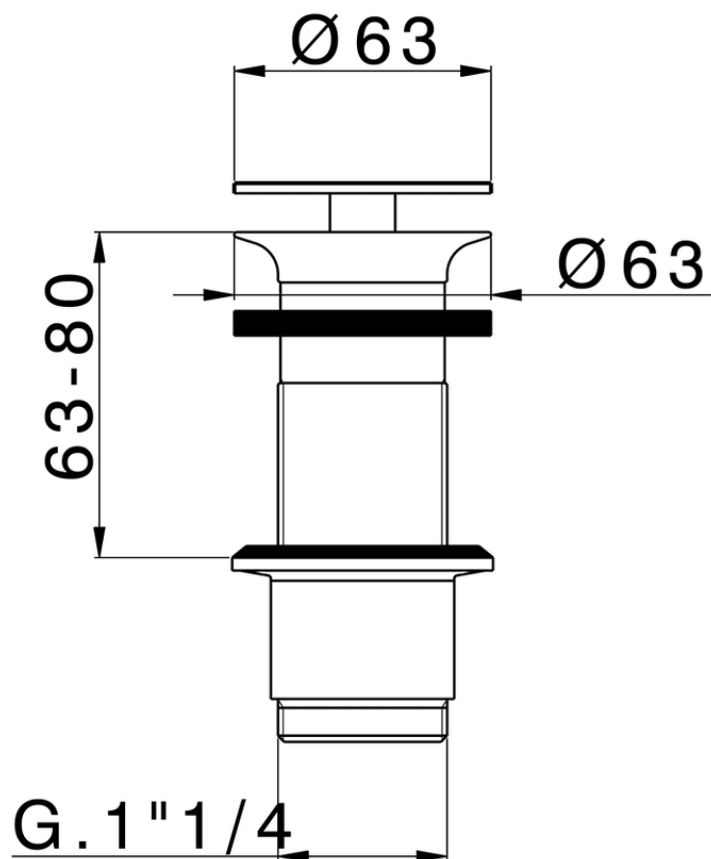

1 1/4 waste for basin mixer COMPONENTS\_ZA001613

ZA001613

<https://en.cisal.it/11-4-waste-for-basin-mixer-components-za001613>

2026-06-16