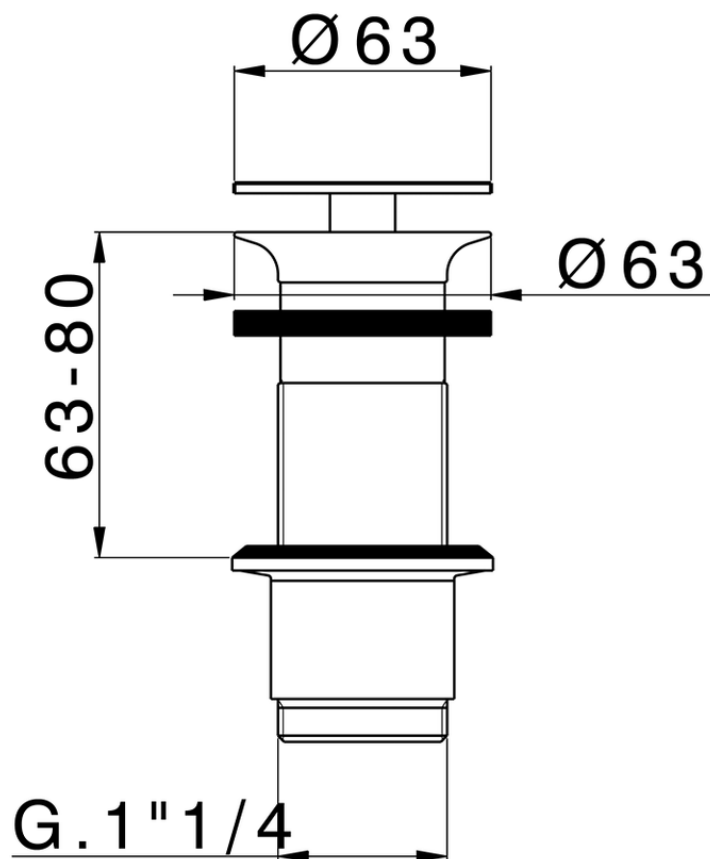

1 1/4 waste for basin mixer COMPONENTS_ZA001613

ZA001613

<https://en.cisal.it/11-4-waste-for-basin-mixer-components-za001613>

2026-04-30