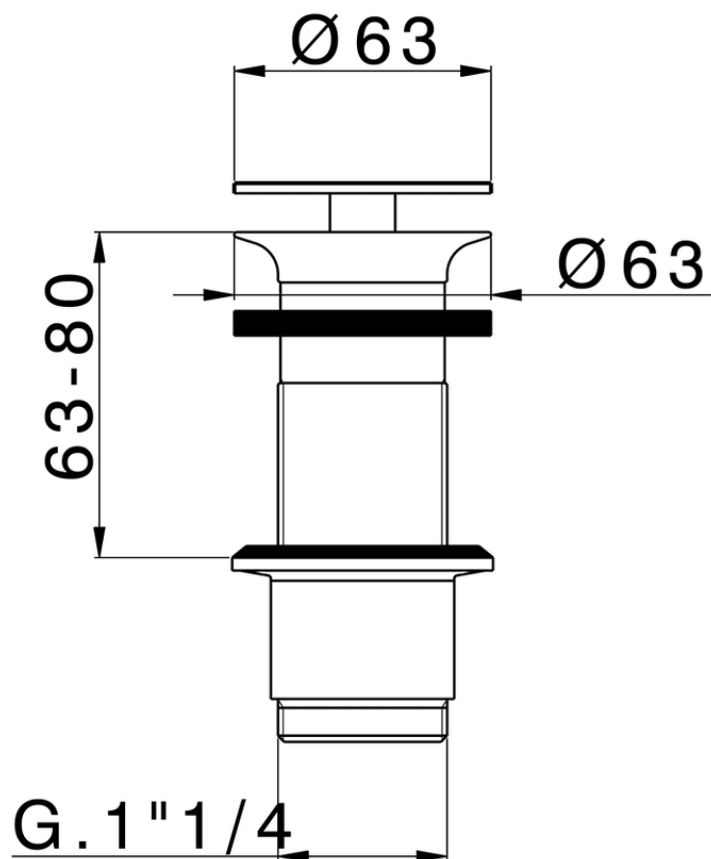

1 1/4 waste for basin mixer COMPONENTS\_ZA001613

ZA001613

<https://en.cisal.it/11-4-waste-for-basin-mixer-components-za001613>

2026-06-14