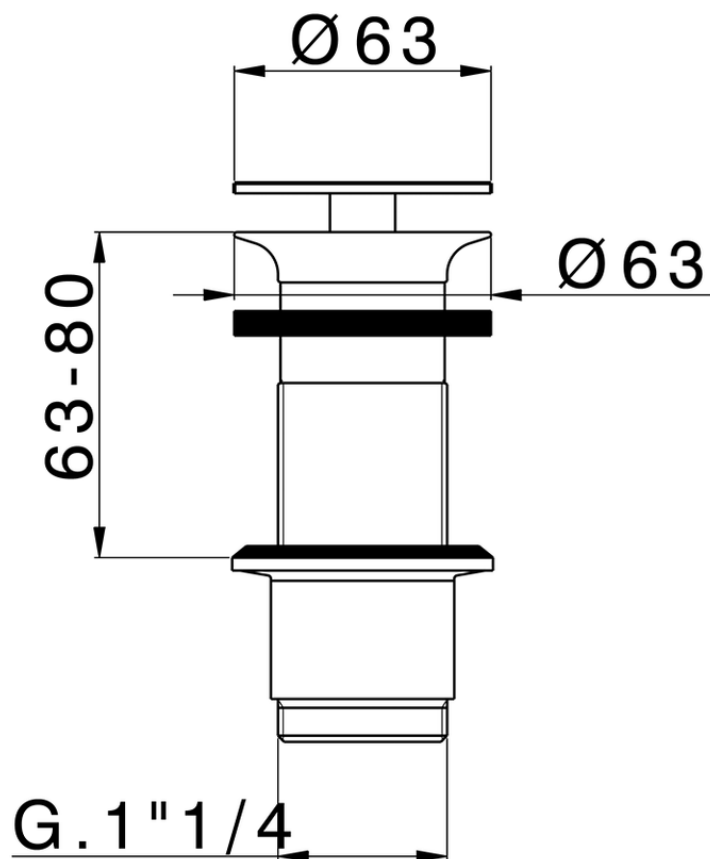

1 1/4 waste for basin mixer COMPONENTS\_ZA001613

ZA001613

<https://en.cisal.it/11-4-waste-for-basin-mixer-components-za001613>

2026-04-29