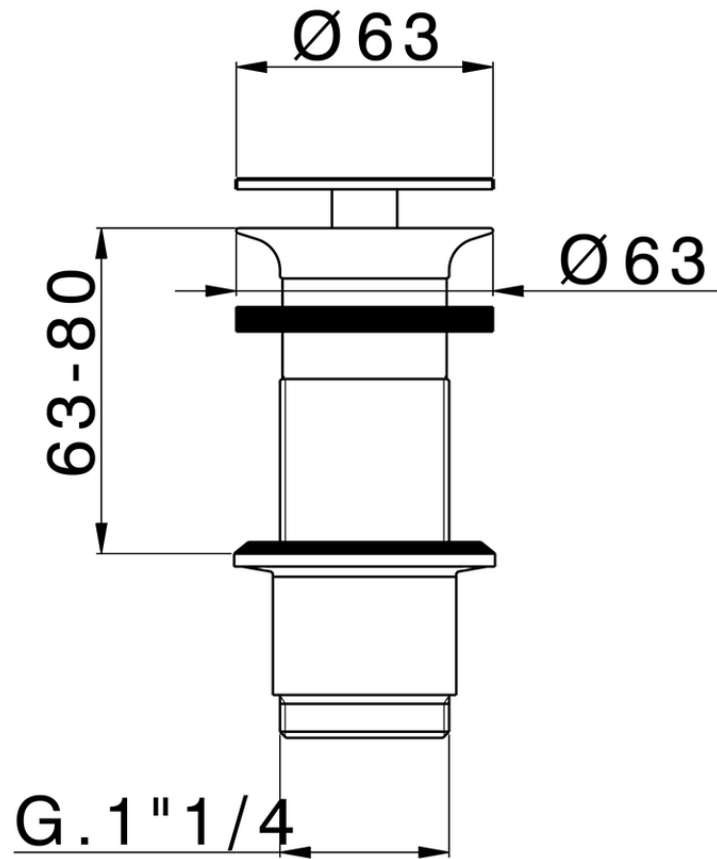

1 1/4 waste for basin mixer COMPONENTS_ZA001613

ZA001613

<https://en.cisal.it/11-4-waste-for-basin-mixer-components-za001613>

2026-05-20