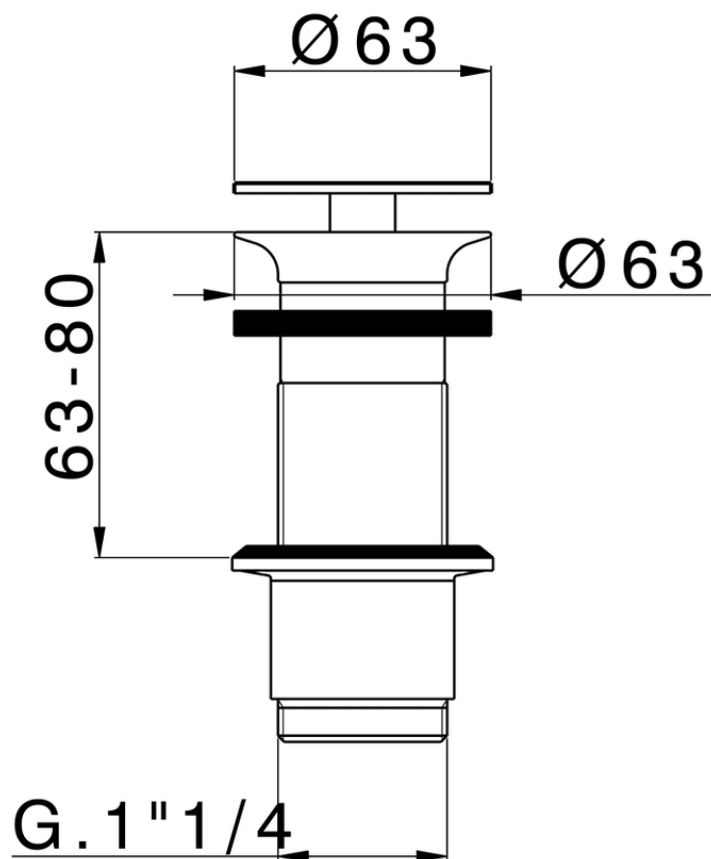

1 1/4 waste for basin mixer COMPONENTS_ZA001613

ZA001613

<https://en.cisal.it/11-4-waste-for-basin-mixer-components-za001613>

2026-04-09